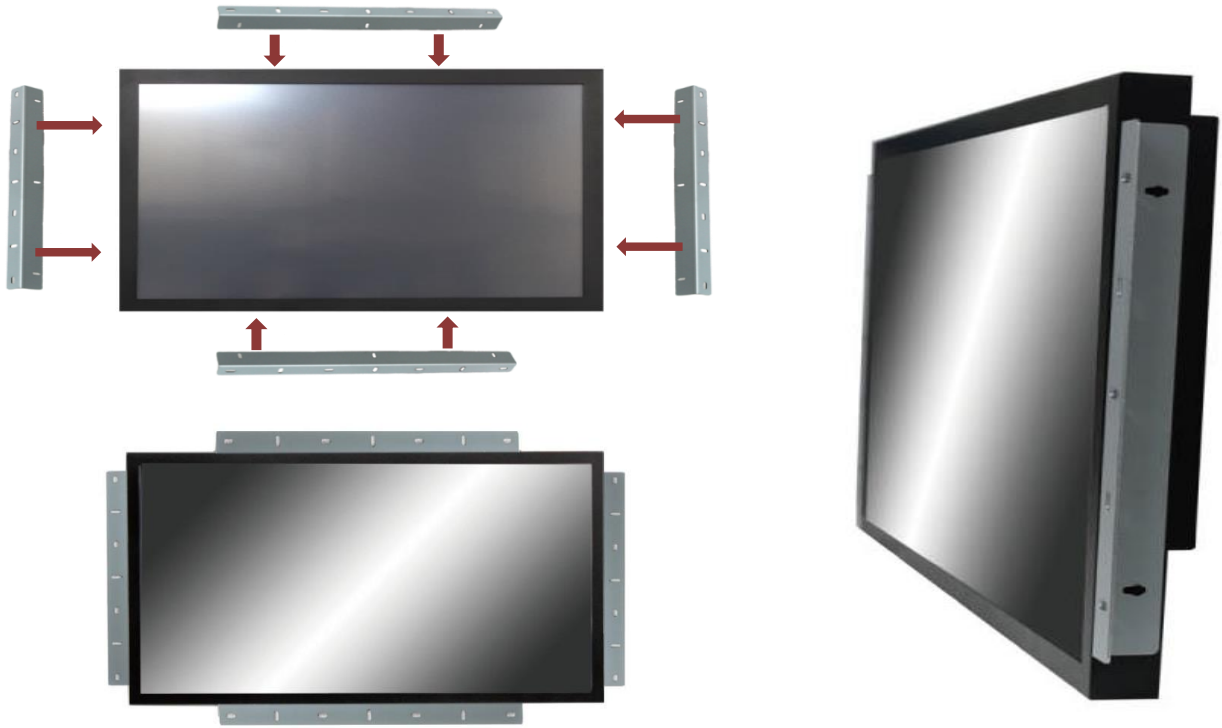

Open-frame Brackets (option)

Wall Mount Brackets (option)