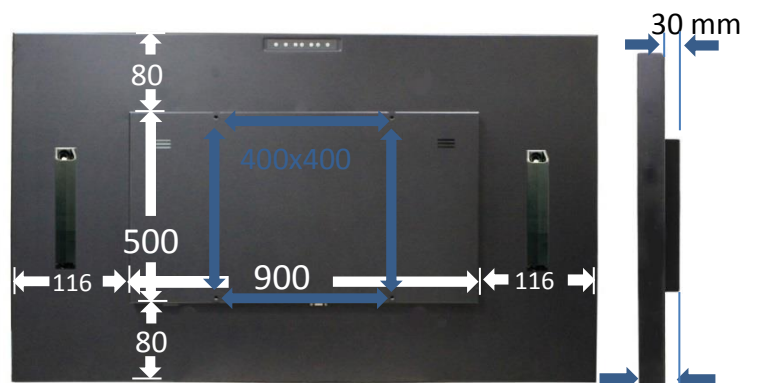

VGA (Dsub)

DVI

HDMI x2

Display Characteristics

Model No.	NTI460	Resolution	1920x1080 (Full HD)
Active Screen Size	46.0 inch	Display Ratio	16:9
Active Area	1018.08x572.67 mm	Brightness	500 cd/m ²
Pixel Pitch	0.53025x0.53025 mm	Contrast Ratio	4000:1
Backlight Unit	LED	Viewing Angle (L/R/U/D)	89°/89°/89°/89°
Display Colors	1073.7M colors	Response Time	6.5 msec
Operating Temp.	0-50 °C	Surface Treatment	Anti-Glare, Haze=11%

General Specification

Speaker	10Wx2	Display interface	VGAx1, DVIX1, HDMIX2
Wall mount	40x40 CM	Other connectors	Audio-in, DC-in, USB input
Housing Material	Galvanized Steel (SECC)		

Dimension

W/O touch 80

Type	I.R	Model No.	NTI460I
Allowed touch points	Unlimited points	Touch Accuracy	<2mm, no drift
Tempered Glass Treatment	Hardness 7H, AG	Sensed Size	≥5 mm
Report Resolution	32768x32768	Interface	USB
Dimension	1132x660x94 mm	Net Weight	29 KG

Type	ELO S.A.W	Model No.	NTI460S
Allowed touch points	2	Touch Accuracy	<2mm, no drift
Tempered Glass Treatment	Hardness 7H, AG	Sensed Size	≥5 mm
Report Resolution	32768x32768	Interface	USB
Dimension	1132x660x95 mm	Net Weight	29 KG