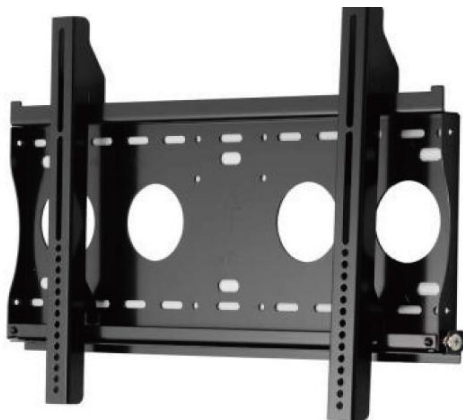

Open-frame Brackets (option)

Wall Mount Brackets (option)

Cart Stand (option)