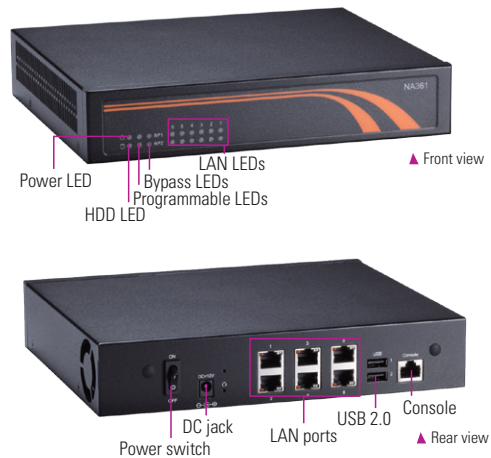

NA361

Compact Network Appliance Platform with Intel® Atom® Processor C2358 and 6 GbE LANs

Features

- Intel® Atom® processor C2358 (Rangeley)
- Two DDR3-1600 U-DIMM, up to 16GB memory
- Six 10/100/1000 Mbps Ethernet ports (Intel® i354 & Intel® i210)
- Wi-Fi/3G/LTE through PCI Express Mini Card for optional
- Supports Intel® QuickAssist Technology
- Supports Intel® Data Plane Development Kit (Intel® DPDK)
- Suitable for VPN, network bandwidth controller, firewall and UTM applications

Specifications

System	
CPU	Intel® Atom® processor C2358 (2-core) (Rangeley)
Chipset	SoC Integrated
Memory	2 x DDR3-1600 U-DIMM, up to 16GB non-buffer non-ECC/ECC memory
BIOS	AMI SPI Flash BIOS
Storage	1 x 2.5" SATA HDD 1 x CompactFlash™ type-II 1 x mSATA (optional) 1 x CFast™ (optional)
Network Interface	6 x 10/100/1000 Mbps Ethernet (Intel® i354 & Intel® i210) 4 x RJ-45 + 2 x SFP (optional)
I/O Interface	1 x RS-232 (RJ-type) 2 x USB 2.0 6 x RJ-45
Other Features	LAN Bypass function through latch relay (two pairs) for optional
Expansion Slot	1 x PCI Express Mini Card slot (USB interface)
Watchdog Timer	255 stepping for system reset 8 stepping for LAN Bypass
Power Supply	1 x 12V, 5A power adapter
OS Compatibility	Yocto, Linux

Mechanical/ Environmental

Form Factor	1U desktop
LED	Power, HDD, GPIO programmable, LAN Bypass, Link/Act with transfer rate
Operating Temp.	0°C ~ +40°C (+32°F ~ +104°F)
Humidity	10% ~ 95% RH, non-condensing
Chassis Material	Steel
Dimensions	44 mm (1.73") (H) x 231 mm (9.09") (W) x 197 mm (7.76")
Weight (net/gross)	2.35 kg (5.18 lb)/2.61 kg (5.75 lb)
Certificates	FCC class B/CE class B