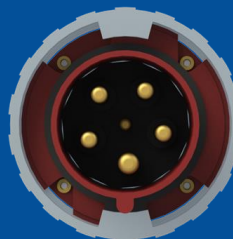

463P6W

## 2CMA166798R1000

Plug, earthing sleeve position 6h, rated current 63A, IP67 watertight, 3-poles+neutral+earth, frequency 50-60 Hz, color code Red

## GENERAL

<b>Product Name</b>	Industrial Plug
<b>Product ID</b>	2CMA166798R1000
<b>Function</b>	Plug
<b>EAN</b>	7392696667982
<b>Catalog Description</b>	Plug, 6h, 63A, IP67, 3P+N+E
<b>Country of Origin</b>	Czech Republic (CZ)
<b>E-Number Finland</b>	2421649
<b>E-Number Norway</b>	1563683
<b>E-Number Sweden</b>	E2416294
<b>Standards</b>	IEC 60309-1, -2
<b>RoHS Status</b>	Following EU Directive 2011/65/EU

## TECHNICAL

<b>Product Main Type</b>	TP
<b>Color</b>	Red
<b>Number of Poles</b>	5
<b>Clock Position</b>	6Hour
<b>Rated Current</b>	63 ampere
<b>Rated Voltage</b>	200/346 ... 240/415 volt
<b>Frequency</b>	50 hertz 60 hertz
<b>Degree of Protection</b>	IP67 IP69
<b>Cable Cross-Section</b>	4...16 mm <sup>2</sup>
<b>Housing Material</b>	Thermoplastic (PBT)
<b>Plug Angle</b>	Straight
<b>Product Group</b>	Tough&Safe