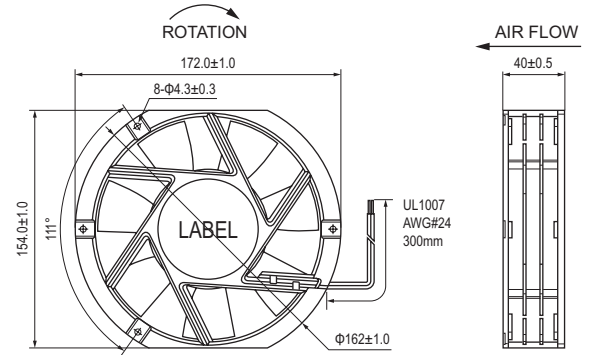

DC FAN

20mm~254mm

DC17040

Size: 170×170×40mm

General Specification

Frame / Impeller: Plastic
 Lead Wire: AWG#24 or
 Equivalent (+)Red, (-)Black
 Ball Bearing 50,000Hrs(40°C)
 Sleeve Bearing 30,000Hrs(40°C)
 Operating temperature: -10°C~+70°C
 Storage temperature: -40°C~+70°C

Model Number	# Bearing Type	Rated Voltage (VDC)	Operating Voltage (VDC)	Input Current (A)	Input Power (W)	Speed (RPM)	Max Air Volum		Max Static Pressure		Noise (dB-A)	Weight (g)
							(CFM)	m ³ /min	Inch-H ₂ O	Pa		
DC17040#12H	B	12	7.0~13.8	2.00	24.00	3000	194.17	5.50	0.56	139.35	51.0	503.0
DC17040#12M	B	12	7.0~13.8	1.00	12.00	2500	160.99	4.56	0.39	96.20	43.0	503.0
DC17040#12L	B	12	7.0~13.8	0.70	8.40	2000	128.93	3.65	0.24	60.11	37.0	503.0
DC17040#24U	B	24	14.0~27.6	1.50	36.00	3500	221.04	6.26	0.74	184.07	59.0	503.0
DC17040#24H	B	24	14.0~27.6	0.90	21.60	3000	194.17	5.50	0.56	139.35	51.0	503.0
DC17040#24M	B	24	14.0~27.6	0.60	14.40	2500	160.99	4.56	0.39	96.20	43.0	503.0
DC17040#24L	B	24	14.0~27.6	0.40	9.60	2000	128.93	3.65	0.24	60.11	37.0	503.0
DC17040#48U	B	48	28.0~56.0	0.80	38.40	3500	221.04	6.26	0.74	184.07	59.0	503.0
DC17040#48H	B	48	28.0~56.0	0.60	28.80	3000	194.17	5.50	0.56	139.35	51.0	503.0
DC17040#48M	B	48	28.0~56.0	0.40	19.20	2500	160.99	4.56	0.39	96.20	43.0	503.0
DC17040#48L	B	48	28.0~56.0	0.20	9.60	2000	128.93	3.65	0.24	60.11	37.0	503.0

DC17251

Size: 170×51mm

General Specification

Frame / Impeller: Plastic
 Lead Wire: AWG#24 or
 Equivalent (+)Red, (-)Black
 Ball Bearing 50,000Hrs(40°C)
 Sleeve Bearing 30,000Hrs(40°C)
 Operating temperature: -10°C~+70°C
 Storage temperature: -40°C~+70°C