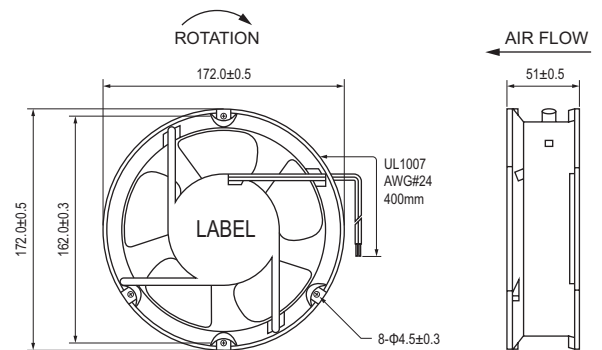

DC FAN

20mm~254mm

DC17040

Size: 170×170×40mm

General Specification

Frame / Impeller: Plastic
 Lead Wire: AWG#24 or
 Equivalent (+)Red, (-)Black
 Ball Bearing 50,000Hrs(40°C)
 Sleeve Bearing 30,000Hrs(40°C)
 Operating temperature: -10°C~+70°C
 Storage temperature: -40°C~+70°C

Model Number	# Bearing Type	Rated Voltage (VDC)	Operating Voltage (VDC)	Input Current (A)	Input Power (W)	Speed (RPM)	Max Air Volum		Max Static Pressure		Noise (dB-A)	Weight (g)
							(CFM)	m ³ /min	Inch-H ₂ O	Pa		
DC17040#12H	B	12	7.0~13.8	2.00	24.00	3000	194.17	5.50	0.56	139.35	51.0	503.0
DC17040#12M	B	12	7.0~13.8	1.00	12.00	2500	160.99	4.56	0.39	96.20	43.0	503.0
DC17040#12L	B	12	7.0~13.8	0.70	8.40	2000	128.93	3.65	0.24	60.11	37.0	503.0
DC17040#24U	B	24	14.0~27.6	1.50	36.00	3500	221.04	6.26	0.74	184.07	59.0	503.0
DC17040#24H	B	24	14.0~27.6	0.90	21.60	3000	194.17	5.50	0.56	139.35	51.0	503.0
DC17040#24M	B	24	14.0~27.6	0.60	14.40	2500	160.99	4.56	0.39	96.20	43.0	503.0
DC17040#24L	B	24	14.0~27.6	0.40	9.60	2000	128.93	3.65	0.24	60.11	37.0	503.0
DC17040#48U	B	48	28.0~56.0	0.80	38.40	3500	221.04	6.26	0.74	184.07	59.0	503.0
DC17040#48H	B	48	28.0~56.0	0.60	28.80	3000	194.17	5.50	0.56	139.35	51.0	503.0
DC17040#48M	B	48	28.0~56.0	0.40	19.20	2500	160.99	4.56	0.39	96.20	43.0	503.0
DC17040#48L	B	48	28.0~56.0	0.20	9.60	2000	128.93	3.65	0.24	60.11	37.0	503.0

DC17251

Size: 170×51mm

General Specification

Frame / Impeller: Plastic
 Lead Wire: AWG#24 or
 Equivalent (+)Red, (-)Black
 Ball Bearing 50,000Hrs(40°C)
 Sleeve Bearing 30,000Hrs(40°C)
 Operating temperature: -10°C~+70°C
 Storage temperature: -40°C~+70°C