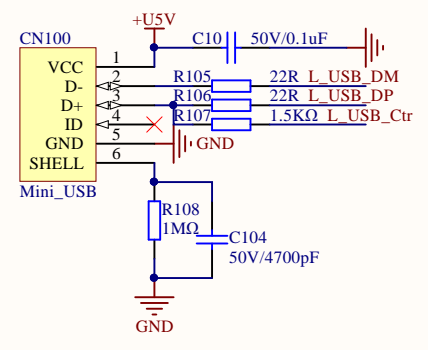

LED

KEY

Extension Pin

Company Name: GigaDevice

File Name: Extension

Revision: 1.0

Data: 2022-1

Author: XuFei

MCU SWD

Reset

Company Name: GigaDevice		
File Name: GDLink		
Revision: 1.0	Data: 2022-1	Author: XuFei

Company Name: GigaDevice		
File Name: MCU		
Revision: 1.0	Data: 2022-1	Author: XuFei

Company Name: GigaDevice