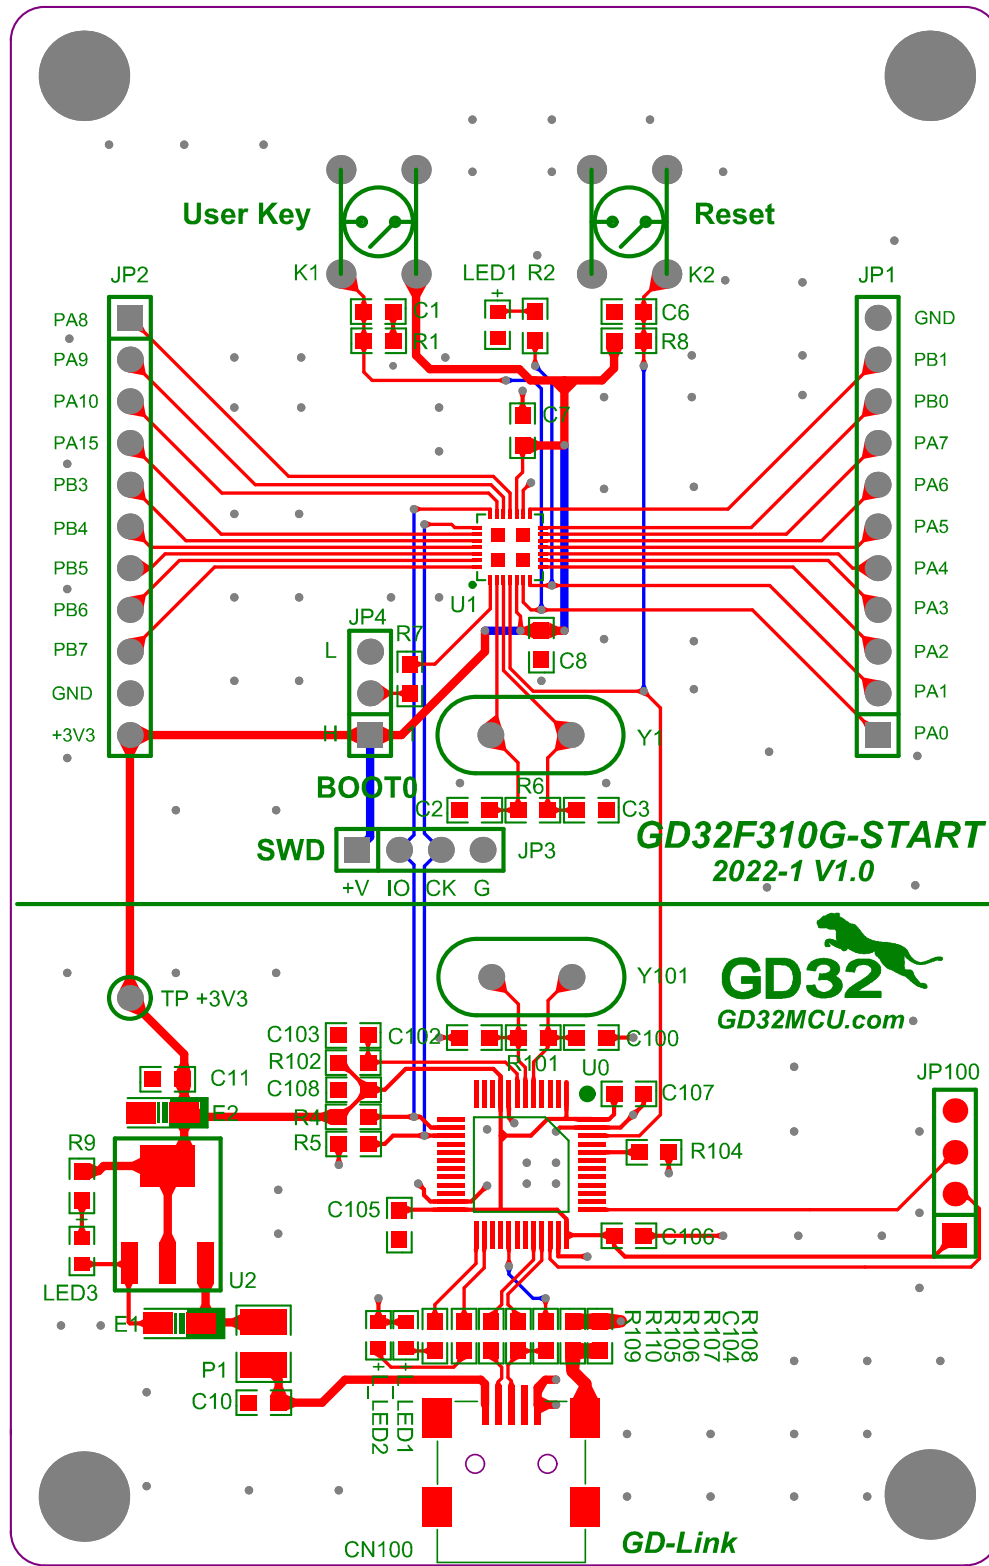

LED

KEY

Extension Pin

Company Name: GigaDevice

File Name: Extension

Revision: 1.0

Data: 2022-1

Author: XuFei

MCU SWD

Reset

Company Name: GigaDevice		
File Name: GDLink		
Revision: 1.0	Data: 2022-1	Author: XuFei

Company Name: GigaDevice		
File Name: MCU		
Revision: 1.0	Data: 2022-1	Author: XuFei

Company Name: GigaDevice

File Name: Power

Revision: 1.0

Data: 2022-1

Author: XuFei

User Key

Reset

GD32F310G-START
2022-1 V1.0

GD32
GD32MCU.com

GD-Link