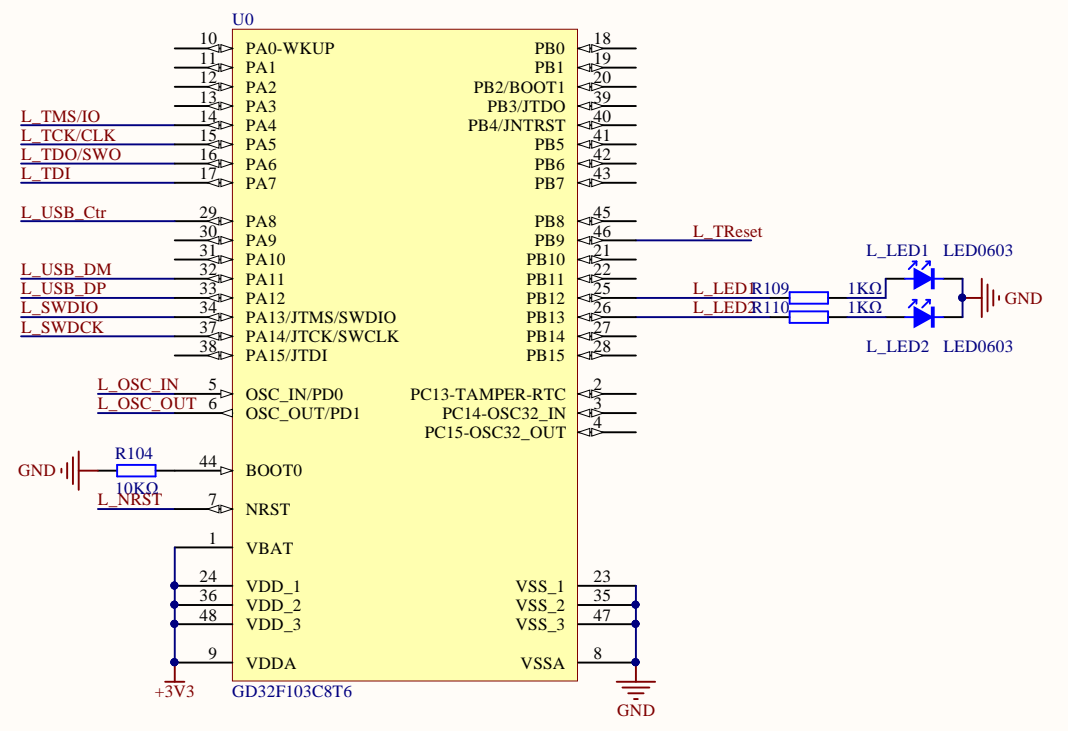

LED

KEY

Extension Pin

Company Name: GigaDevice

File Name: Extension

Revision: 1.0

Data: 2022-1

Author: XuFei

MCU SWD

Reset

Company Name: GigaDevice		
File Name: GDLink		
Revision: 1.0	Data: 2022-1	Author: XuFei

Company Name: GigaDevice		
File Name: MCU		
Revision: 1.0	Data: 2022-1	Author: XuFei

Company Name: GigaDevice