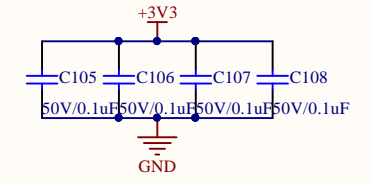

Reset

Company Name: GigaDevice		
File Name: GDLink		
Revision: 1.0	Data: 2022-1	Author: XuFei