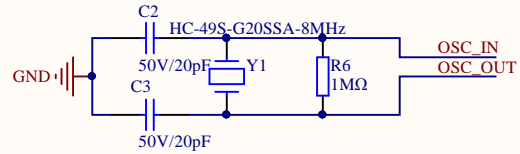

Company Name: GigaDevice		
File Name: MCU		
Revision: 1.0	Data: 2022-1	Author: XuFei