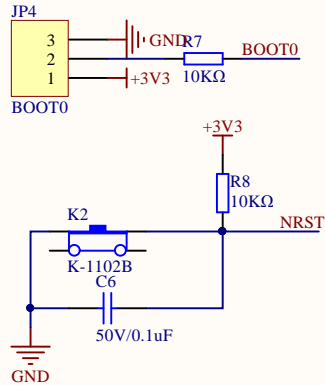

Company Name: GigaDevice		
File Name: MCU		
Revision: 1.0	Data: 2022-1	Author: XuFei