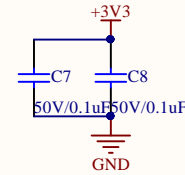

Company Name: GigaDevice		
File Name: MCU		
Revision: 1.0	Data: 2022-1	Author: XuFei