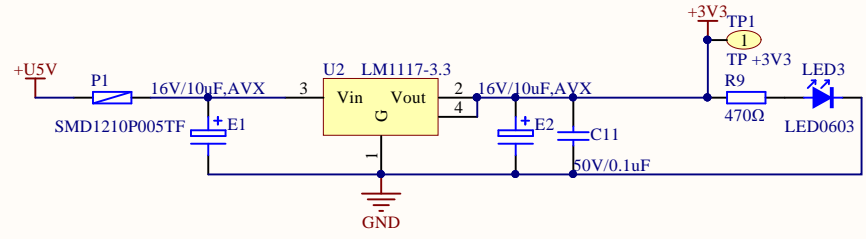

MCU SWD

Reset

Company Name: GigaDevice		
File Name: GDLink		
Revision: 1.0	Data: 2022-1	Author: XuFei

Company Name: GigaDevice		
File Name: MCU		
Revision: 1.0	Data: 2022-1	Author: XuFei

Company Name: GigaDevice