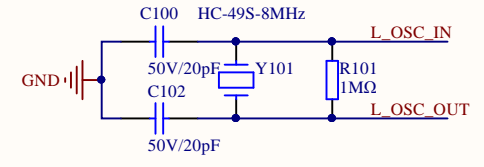

Reset

Company Name: GigaDevice		
File Name: GDLink		
Revision: 1.0	Data: 2022-1	Author: XuFei