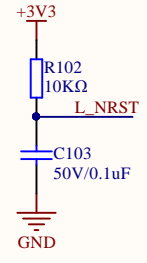

Reset

Company Name: GigaDevice		
File Name: GDLink		
Revision: 1.0	Data: 2022-1	Author: XuFei