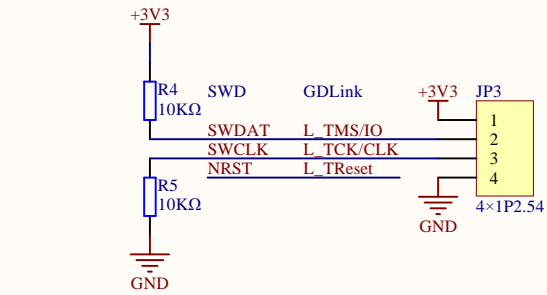

LED

KEY

Extension Pin

Company Name: GigaDevice

File Name: Extension

Revision: 1.0

Data: 2022-1

Author: XuFei

MCU SWD

Reset

Company Name: GigaDevice		
File Name: GDLink		
Revision: 1.0	Data: 2022-1	Author: XuFei

Company Name: GigaDevice		
File Name: MCU		
Revision: 1.0	Data: 2022-1	Author: XuFei

Company Name: GigaDevice