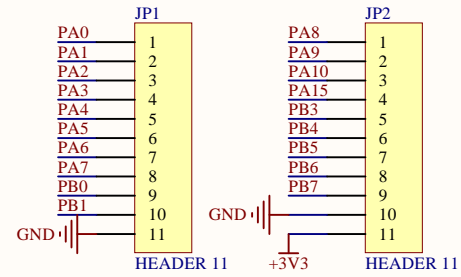

LED

KEY

Extension Pin

Company Name: GigaDevice

File Name: Extension

Revision: 1.0

Data: 2022-1

Author: XuFei