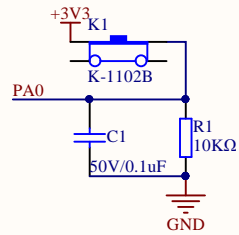

LED

KEY

Extension Pin

Company Name: GigaDevice

File Name: Extension

Revision: 1.0

Data: 2022-1

Author: XuFei