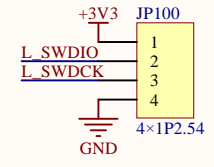

MCU SWD

Reset

Company Name: GigaDevice		
File Name: GDLink		
Revision: 1.0	Data: 2022-1	Author: XuFei