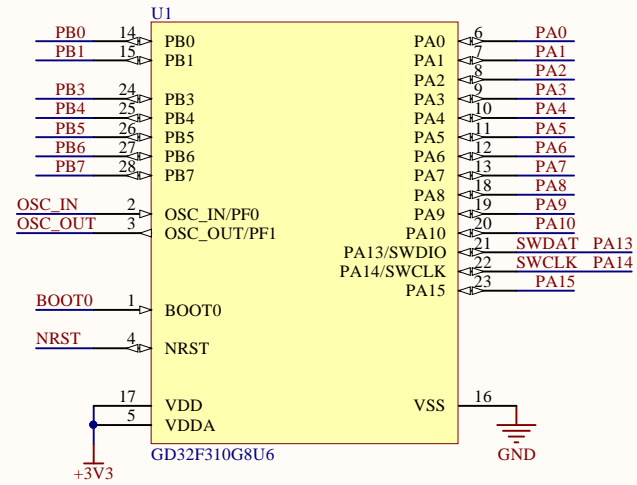

LED

KEY

Extension Pin

Company Name: GigaDevice

File Name: Extension

Revision: 1.0

Data: 2022-1

Author: XuFei

MCU SWD

Reset

Company Name: GigaDevice		
File Name: GDLink		
Revision: 1.0	Data: 2022-1	Author: XuFei

Company Name: GigaDevice		
File Name: MCU		
Revision: 1.0	Data: 2022-1	Author: XuFei

Company Name: GigaDevice