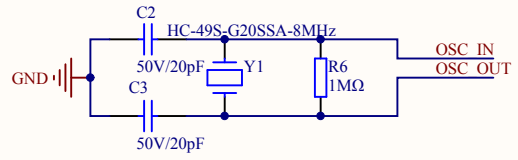

### Reset

Company Name: GigaDevice

File Name: GDLink

Revision: 1.0

Data: 2018-11

Author: XuFei

<b>Company Name: GigaDevice</b>		
<b>File Name: MCU</b>		
Revision: 1.0	Data: 2018-11	Author: XuFei

<b>Company Name: GigaDevice</b>		
<b>File Name: Power</b>		
Revision: 1.1	Data: 2018-11	Author: XuFei