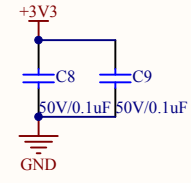

### Reset

Company Name: GigaDevice

File Name: GDLink

Revision: 1.0

Data: 2018-11

Author: XuFei

<b>Company Name: GigaDevice</b>		
<b>File Name: MCU</b>		
Revision: 1.0	Data: 2018-11	Author: XuFei

<b>Company Name: GigaDevice</b>		
<b>File Name: Power</b>		
Revision: 1.1	Data: 2018-11	Author: XuFei