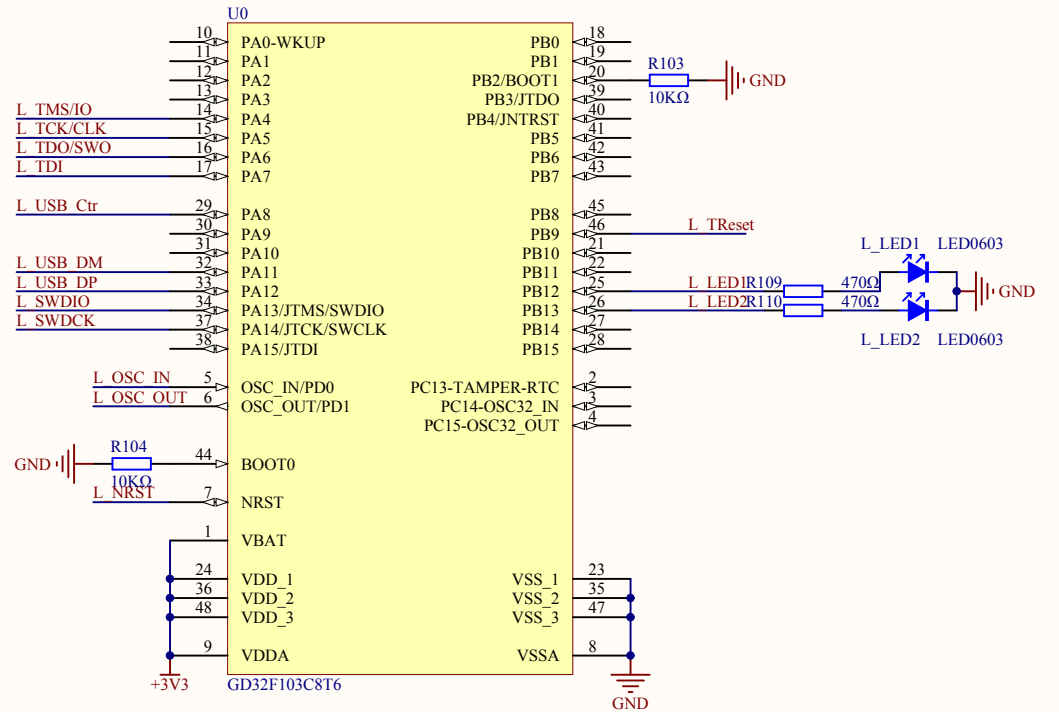

Company Name: GigaDevice

File Name: GDLink

Revision: 1.0

Data: 2018-11

Author: XuFei