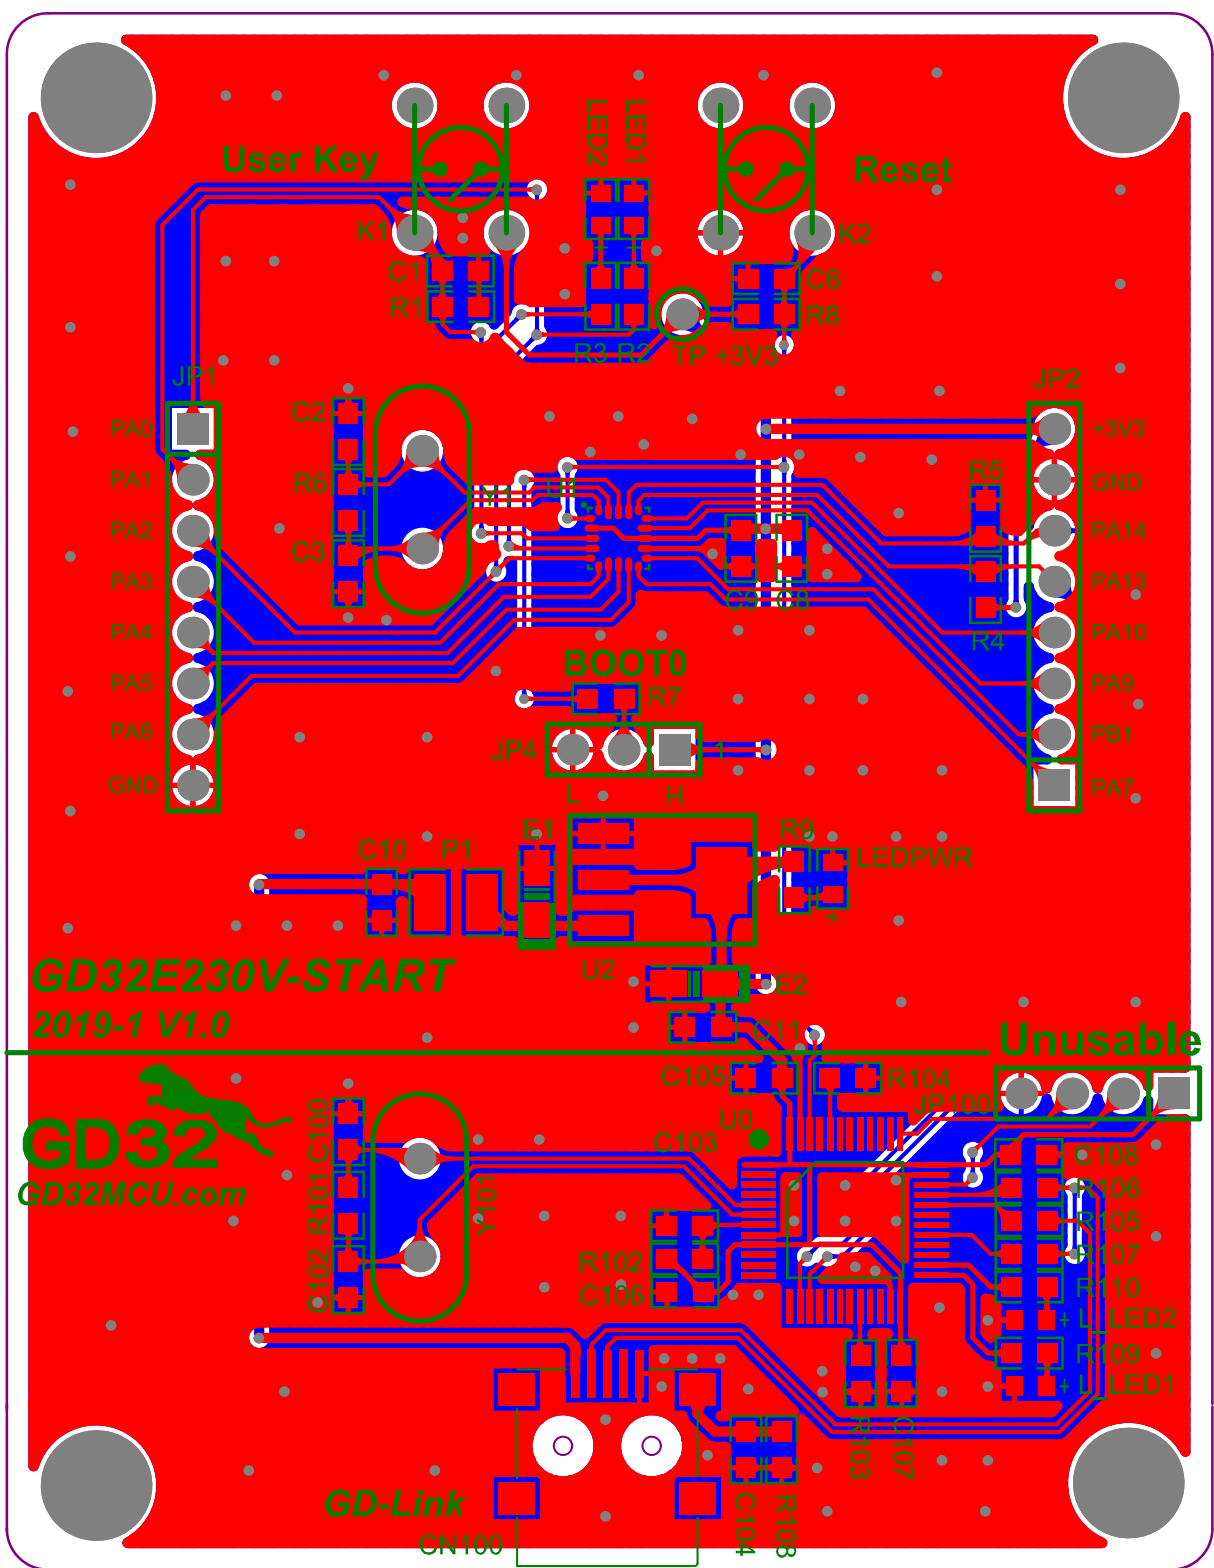

### MCU SWD

### Reset

Company Name: GigaDevice

File Name: GDLink

Revision: 1.0

Data: 2018-11

Author: XuFei

<b>Company Name: GigaDevice</b>		
<b>File Name: MCU</b>		
Revision: 1.0	Data: 2018-11	Author: XuFei

<b>Company Name: GigaDevice</b>		
<b>File Name: Power</b>		
Revision: 1.1	Data: 2018-11	Author: XuFei