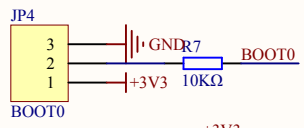

### Reset

Company Name: GigaDevice

File Name: GDLink

Revision: 1.0

Data: 2018-11

Author: XuFei

<b>Company Name: GigaDevice</b>		
<b>File Name: MCU</b>		
Revision: 1.0	Data: 2018-11	Author: XuFei

<b>Company Name: GigaDevice</b>		
<b>File Name: Power</b>		
Revision: 1.1	Data: 2018-11	Author: XuFei