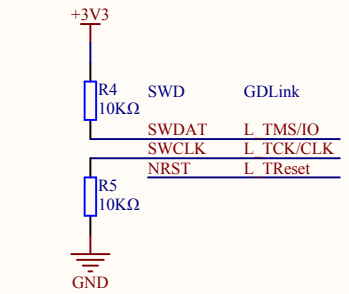

### MCU SWD

### Reset

Company Name: GigaDevice

File Name: GDLink

Revision: 1.0

Data: 2018-11

Author: XuFei

<b>Company Name: GigaDevice</b>		
<b>File Name: MCU</b>		
Revision: 1.0	Data: 2018-11	Author: XuFei

<b>Company Name: GigaDevice</b>		
<b>File Name: Power</b>		
Revision: 1.1	Data: 2018-11	Author: XuFei