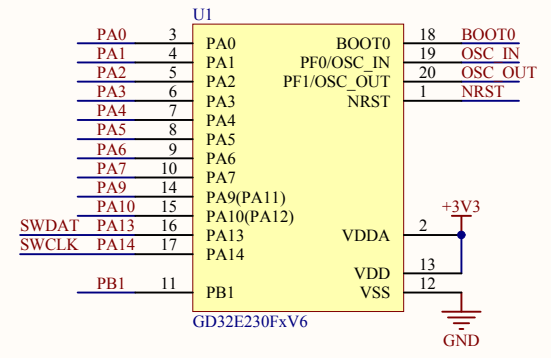

### MCU SWD

### Reset

Company Name: GigaDevice

File Name: GDLink

Revision: 1.0

Data: 2018-11

Author: XuFei

<b>Company Name: GigaDevice</b>		
<b>File Name: MCU</b>		
Revision: 1.0	Data: 2018-11	Author: XuFei

<b>Company Name: GigaDevice</b>		
<b>File Name: Power</b>		
Revision: 1.1	Data: 2018-11	Author: XuFei