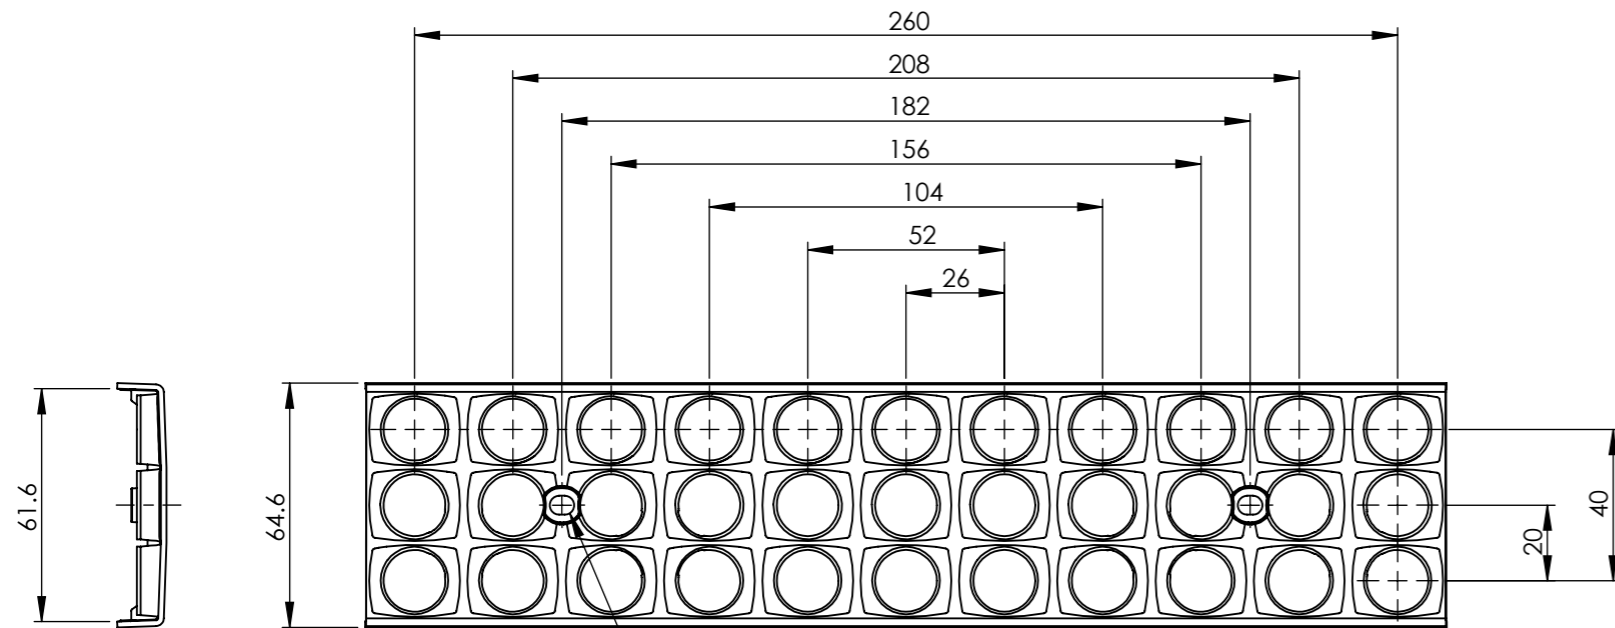

REVISIONS			
REV.	ECN No	DESCRIPTION	DATE
2	1615	PRODUCT RELEASE. M WELLS	02/06/2021

2x SLOT 6.5 x 5

COLOUR	PART NUMBER BAFFLE	PART NUMBER COMBO
WHITE	60147-WHT	12927-WHT
BLACK	60147-BLK	12927-BLK

(PART NUMBER COMBO IS 33UP OPTIC FITTED WITH BAFFLE)

NOTES:

- 1 - MATERIAL: ABS, SEE PART NUMBER TABLE FOR COLOUR OPTIONS
- 2 - FINISH: 33x OPTICAL POCKET SURFACES POLISHED  
OTHER FRONT FACES TEXTURED VDI
- 3 - FOR ALL OTHER DIMENSIONS SEE 3D CAD FILE.
- 4 - PART WEIGHT 36.0 GRAMS

CUSTOMER DRAWING

SHEET 2 OF 2

 Unit 6-7 Faraday Road Rabans Lane Industrial Area, Aylesbury, HP19 8RY, UK. Tel: +44(0) 01753 575 011 sales@carclo-optics.com www.carclo-optics.com	Title		BAFFLE - 33UP MB			
	Drawn by	M WELLS	Customer	CARCLO	Scale	1:2
 GENERAL TOLERANCES UNLESS OTHERWISE STATED DIN16742:TG6	CARCLO Optics CONFIDENTIAL: UNAUTHORISED COPYING, DISCUSSION & DISTRIBUTION PROHIBITED		DIMENSION IN mm		Format Size	A3
	CAD File	60147 Rev2 Baffle		Part No	60147	Project No