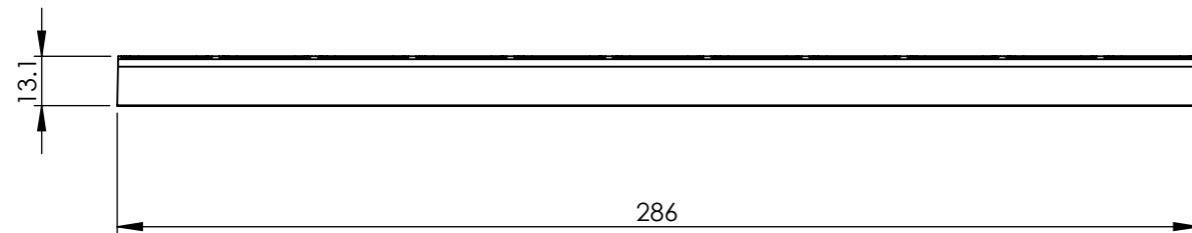

REVISIONS			
REV.	ECN No	DESCRIPTION	DATE
2	1615	PRODUCT RELEASE. M WELLS	02/06/2021

2x SLOT 6.5 x 5

COLOUR	PART NUMBER BAFFLE	PART NUMBER COMBO
WHITE	60147-WHT	12927-WHT
BLACK	60147-BLK	12927-BLK

(PART NUMBER COMBO IS 33UP OPTIC FITTED WITH BAFFLE)

NOTES:

- 1 - MATERIAL: ABS, SEE PART NUMBER TABLE FOR COLOUR OPTIONS
- 2 - FINISH: 33x OPTICAL POCKET SURFACES POLISHED  
OTHER FRONT FACES TEXTURED VDI
- 3 - FOR ALL OTHER DIMENSIONS SEE 3D CAD FILE.
- 4 - PART WEIGHT 36.0 GRAMS

CUSTOMER DRAWING

SHEET 2 OF 2

 Unit 6-7 Faraday Road Rabans Lane Industrial Area, Aylesbury, HP19 8RY, UK. Tel: +44(0) 01753 575 011 sales@carclo-optics.com www.carclo-optics.com	Title		BAFFLE - 33UP MB			
	Drawn by	M WELLS	Customer	CARCLO	Scale	1:2
 GENERAL TOLERANCES UNLESS OTHERWISE STATED DIN16742:TG6	CARCLO Optics CONFIDENTIAL: UNAUTHORISED COPYING, DISCUSSION & DISTRIBUTION PROHIBITED		DIMENSION IN mm		Format Size	A3
	CAD File	60147 Rev2 Baffle		Part No	60147	Project No