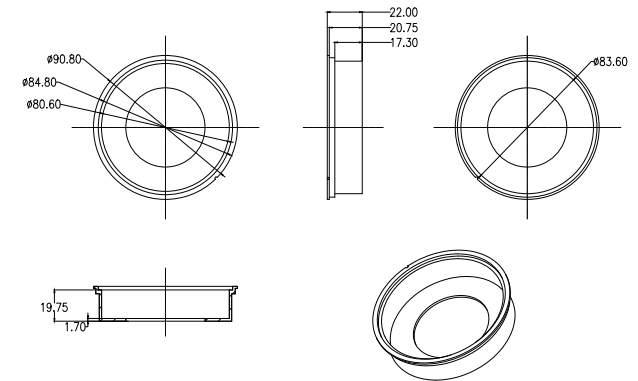

Dimensions

Part Number	Diameter	Height
LL01CT-APG××L06	∅ 84.6	18
LL01CT-APG××L06-M2	∅ 90.8	22

*All dimensions are in millimeters.

Packaging Details (SPQ)

Recommand Applications

General Information

- Lens Material: PMMA 8N
- Operating Temperature: -40°C~+70°C
- UL Flammability: HB @ 1.5mm
- UL RTI Elec: 90°C @ 1.5mm
- Light Transmission Rate: 400nm~900nm > 90%
- ☑ If necessary, Clean lenses with mild soap, water and soft cloth.
- ⚠ Never use any commercial cleaning solvents on lenses, like alcohol.
- ⚠ Please handle or install lenses with wearing gloves, skin oils may damage lens or its optical characteristic.

Accessories

- Available with Holder LL01CTQS24HX

Mechanical Specification

*All dimensions are in millimeters.

Lens Dimension

Holder Dimension

LL01CTQS24H2

Assembly Instruction

Luminaire Accessories

Photometric Distribution

Distribution

24°

38°

Distribution

24°

38°