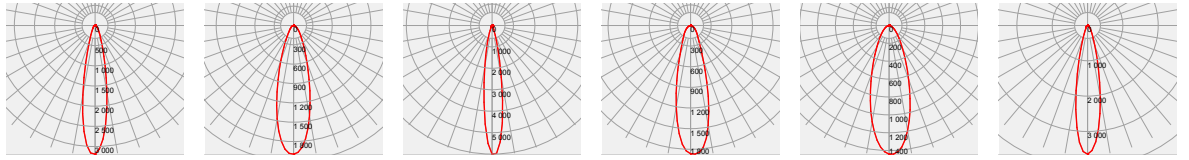

Luminaire Accessories

Photometric Distribution

Distribution

24°

38°

Distribution

24°

38°

Distribution

24°

38°

Photometric Distribution

Details by LED

Part No	Holder	Connector	LED Size	LED
LL01CT-APGxxL06	-	-	LES Ø6~18.4	 bridgelux VERO 13 bridgelux VERO 18 CREE CXA1304
LL01CT-APGxxL06-M2	 LL01CTQS24Hx	-	LES Ø8.9~26.5	 CREE CXA25xx CREE CXA30xx CREE CXA1816 CREE CXA1830 CREE CXB1520 CITIZEN CLL030 CITIZEN CLU028 LUMINUS CXM-9 LUMINUS CXM-11 LUMINUS CXM-14 LUMINUS CXM-18 LUMINUS CXM-27 LUMILEDS LHC1-1203 LUMILEDS LHC1-1204 LUMILEDS LHC1-1205 LUMILEDS LHC1-1208 NICHIA NFCxJ130B NICHIA NS8xL121A NICHIA NSCxJ216A SAMSUNG LC013B SAMSUNG LC026B SAMSUNG LC040B SHARP Mega Zenigata