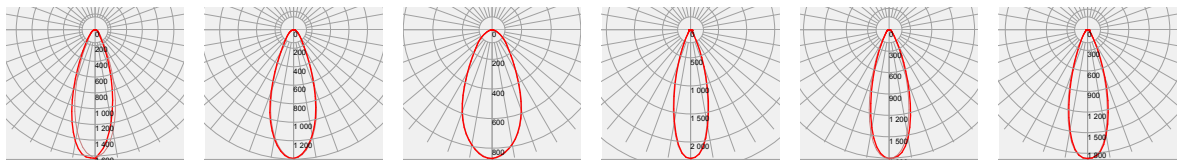

Luminaire Accessories

Photometric Distribution

Distribution

24°

38°

Distribution

24°

38°

Distribution

24°

38°

Photometric Distribution

Details by LED

Part No	Holder	Connector	LED Size	LED
LL01CT-APGxxL06	-	-	LES Ø6~18.4	 bridgelux VERO 13 bridgelux VERO 18 CREE CXA1304
LL01CT-APGxxL06-M2	 LL01CTQS24Hx	-	LES Ø8.9~26.5	 CREE CXA25xx CREE CXA30xx CREE CXA1816 CREE CXA1830 CREE CXB1520 CITIZEN CLL030 CITIZEN CLU028 LUMINUS CXM-9 LUMINUS CXM-11 LUMINUS CXM-14 LUMINUS CXM-18 LUMINUS CXM-27 LUMILEDS LHC1-1203 LUMILEDS LHC1-1204 LUMILEDS LHC1-1205 LUMILEDS LHC1-1208 NICHIA NFCxJ130B NICHIA NS8xL121A NICHIA NSCxJ216A SAMSUNG LC013B SAMSUNG LC026B SAMSUNG LC040B SHARP Mega Zenigata