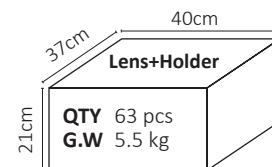

Dimensions

Part Number	Diameter	Height
LL01CT-APG××L06	∅ 84.6	18
LL01CT-APG××L06-M2	∅ 90.8	22

*All dimensions are in millimeters.

Packaging Details (SPQ)

Recommand Applications

General Information

- Lens Material: PMMA 8N
- Operating Temperature: -40°C~+70°C
- UL Flammability: HB @ 1.5mm
- UL RTI Elec: 90°C @ 1.5mm
- Light Transmission Rate: 400nm~900nm > 90%
- ☑ If necessary, Clean lenses with mild soap, water and soft cloth.
- ⚠ Never use any commercial cleaning solvents on lenses, like alcohol.
- ⚠ Please handle or install lenses with wearing gloves, skin oils may damage lens or its optical characteristic.

Accessories

- Available with Holder LL01CTQS24HX

Mechanical Specification

*All dimensions are in millimeters.

Lens Dimension

Holder Dimension

LL01CTQS24H2

Assembly Instruction