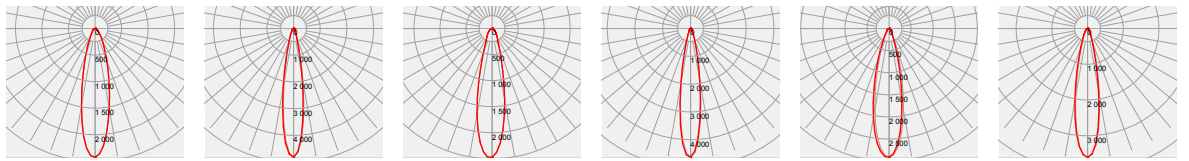

Luminaire Accessories

Photometric Distribution

Distribution

24°

38°

Distribution

24°

38°

Distribution

24°

38°

Photometric Distribution

Details by LED

Part No	Holder	Connector	LED Size	LED
LL01CT-APGxxL06	-	-	LES Ø6~18.4	 bridgelux VERO 13 bridgelux VERO 18 CREE CXA1304
LL01CT-APGxxL06-M2	 LL01CTQS24Hx	-	LES Ø8.9~26.5	 CREE CXA25xx CREE CXA30xx CREE CXA1816 CREE CXA1830 CREE CXB1520 CITIZEN CLL030 CITIZEN CLU028 LUMINUS CXM-9 LUMINUS CXM-11 LUMINUS CXM-14 LUMINUS CXM-18 LUMINUS CXM-27 LUMILEDS LHC1-1203 LUMILEDS LHC1-1204 LUMILEDS LHC1-1205 LUMILEDS LHC1-1208 NICHIA NFCxJ130B NICHIA NS8xL121A NICHIA NSCxJ216A SAMSUNG LC013B SAMSUNG LC026B SAMSUNG LC040B SHARP Mega Zenigata