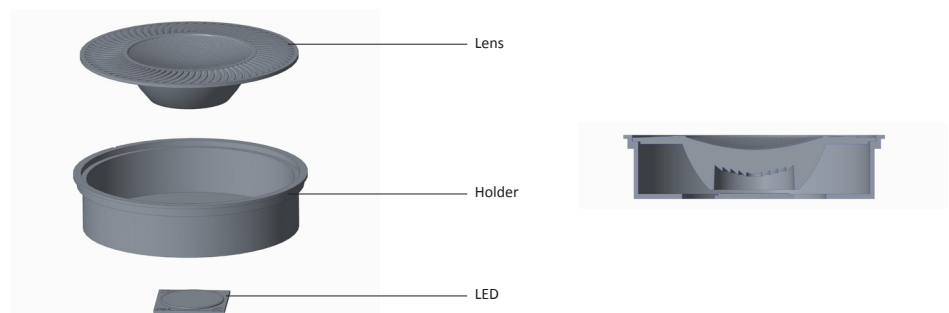

Assembly Instruction

Fixing Method

Part No LL01CT-APGxxL06-M2
LED CITIZEN CLL030/CLU028
CREE CXA25xx/CXA30xx/CXA1816/CXA1830/CXB1520
LUMINUS CXM-9/CXM-11/CXM-14/CXM-18/CXM-27
LUMILEDS LHC1-1203/LHC1-1204/LHC1-1205/LHC1-1208
NICHIA NFCx130B/NSBWL121A/NSCWJ216A
SAMSUNG LC013B/LC026B/LC040B
SHARP Mega Zenigata

Luminaire Accessories