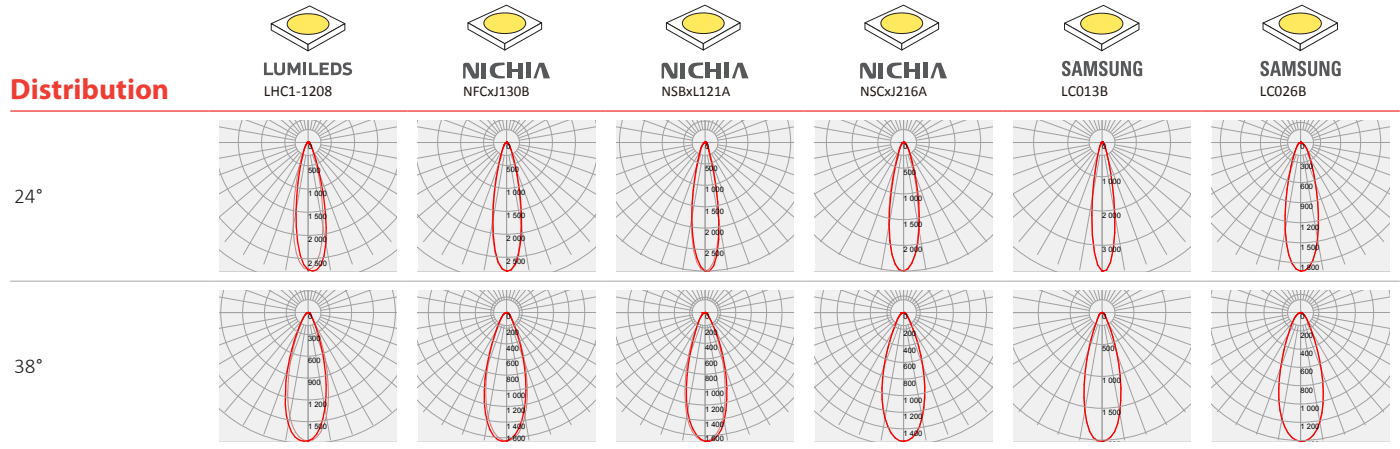

Luminaire Accessories

Photometric Distribution

Distribution

24°

38°

Distribution

24°

38°

Distribution

24°

38°

Photometric Distribution

Details by LED

Part No	Holder	Connector	LED Size	LED
LL01CT-APGxxL06	-	-	LES Ø6~18.4	 bridgelux VERO 13 bridgelux VERO 18 CREE CXA1304
LL01CT-APGxxL06-M2	 LL01CTQS24Hx	-	LES Ø8.9~26.5	 CREE CXA25xx CREE CXA30xx CREE CXA1816 CREE CXA1830 CREE CXB1520 CITIZEN CLL030 CITIZEN CLU028 LUMINUS CXM-9 LUMINUS CXM-11 LUMINUS CXM-14 LUMINUS CXM-18 LUMINUS CXM-27 LUMILEDS LHC1-1203 LUMILEDS LHC1-1204 LUMILEDS LHC1-1205 LUMILEDS LHC1-1208 NICHIA NFCxJ130B NICHIA NS8xL121A NICHIA NSCxJ216A SAMSUNG LC013B SAMSUNG LC026B SAMSUNG LC040B SHARP Mega Zenigata

LED	Part No	FWHM	cd / lm	IES
	LL01CT-APG24L06	21°	3.1	
bridgelux VERO 13	LL01CT-APG38L06	32°	1.8	
	LL01CT-APG24L06	29°	1.9	
bridgelux VERO 18	LL01CT-APG38L06	40°	1.3	
	LL01CT-APG24L06	16°	5.9	
CREE CXA1304	LL01CT-APG38L06	21°	4.0	
	LL01CT-APG24L06-M2	28°	1.8	
CREE CXA25xx	LL01CT-APG38L06-M2	44°	1.0	
	LL01CT-APG24L06-M2	35°	1.4	
CREE CXA30xx	LL01CT-APG38L06-M2	43°	1.1	
	LL01CT-APG24L06-M2	21°	3.6	
CREE CXA1816	LL01CT-APG38L06-M2	32°	1.9	
	LL01CT-APG24L06-M2	24°	2.4	
CREE CXA1830	LL01CT-APG38L06-M2	36°	1.6	
	LL01CT-APG24L06-M2	17°	4.8	
CREE CXB1520	LL01CT-APG38L06-M2	30°	2.1	
	LL01CT-APG24L06-M2	23°	2.4	
CITIZEN CLL030	LL01CT-APG38L06-M2	37°	1.4	
	LL01CT-APG24L06-M2	17°	4.6	
CITIZEN CLU028	LL01CT-APG38L06-M2	28°	2.2	
	LL01CT-APG24L06-M2	25°	2.9	
LUMINUS CXM-9	LL01CT-APG38L06-M2	30°	2.1	
	LL01CT-APG24L06-M2	21°	3.6	
LUMINUS CXM-11	LL01CT-APG38L06-M2	33°	1.8	
	LL01CT-APG24L06-M2	23°	2.8	
LUMINUS CXM-14	LL01CT-APG38L06-M2	35°	1.6	
	LL01CT-APG24L06-M2	30°	1.9	
LUMINUS CXM-18	LL01CT-APG38L06-M2	39°	1.3	