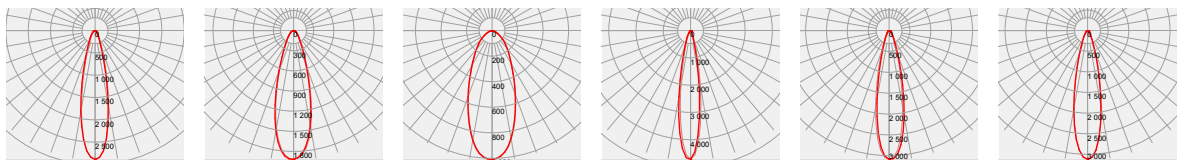

Luminaire Accessories

Photometric Distribution

Distribution

24°

38°

Distribution

24°

38°

Distribution

24°

38°

Photometric Distribution

Details by LED

Part No	Holder	Connector	LED Size	LED
LL01CT-APGxxL06	-	-	LES Ø6~18.4	 bridgelux VERO 13 bridgelux VERO 18 CREE CXA1304
LL01CT-APGxxL06-M2	 LL01CTQS24Hx	-	LES Ø8.9~26.5	 CREE CXA25xx CREE CXA30xx CREE CXA1816 CREE CXA1830 CREE CXB1520 CITIZEN CLL030 CITIZEN CLU028 LUMINUS CXM-9 LUMINUS CXM-11 LUMINUS CXM-14 LUMINUS CXM-18 LUMINUS CXM-27 LUMILEDS LHC1-1203 LUMILEDS LHC1-1204 LUMILEDS LHC1-1205 LUMILEDS LHC1-1208 NICHIA NFCxJ130B NICHIA NS8xL121A NICHIA NSCxJ216A SAMSUNG LC013B SAMSUNG LC026B SAMSUNG LC040B SHARP Mega Zenigata