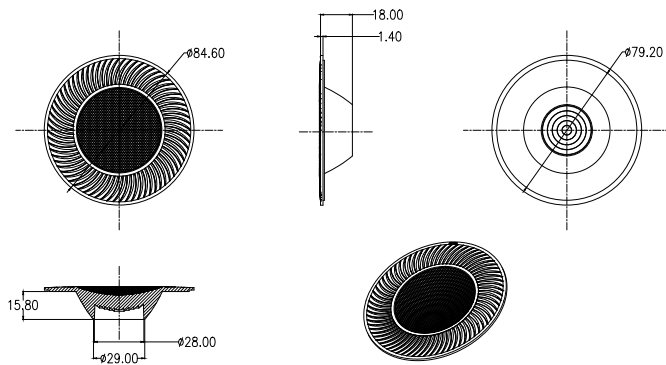

Dimensions

Part Number	Diameter	Height
LL01CT-APG××L06	∅ 84.6	18
LL01CT-APG××L06-M2	∅ 90.8	22

*All dimensions are in millimeters.

Packaging Details (SPQ)

Recommand Applications

General Information

- Lens Material: PMMA 8N
- Operating Temperature: -40°C~+70°C
- UL Flammability: HB @ 1.5mm
- UL RTI Elec: 90°C @ 1.5mm
- Light Transmission Rate: 400nm~900nm > 90%
- ☑ If necessary, Clean lenses with mild soap, water and soft cloth.
- ⚠ Never use any commercial cleaning solvents on lenses, like alcohol.
- ⚠ Please handle or install lenses with wearing gloves, skin oils may damage lens or its optical characteristic.

Accessories

- Available with Holder LL01CTQS24HX

Mechanical Specification

*All dimensions are in millimeters.

Lens Dimension

Holder Dimension

LL01CTQS24H2

Assembly Instruction