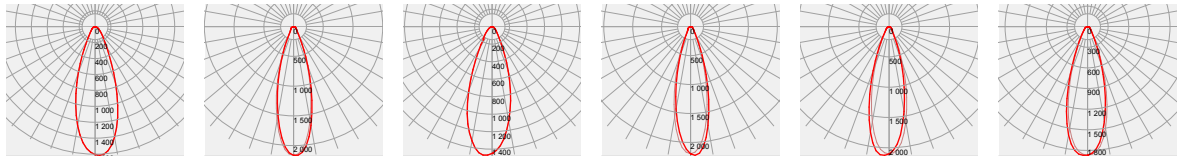

Luminaire Accessories

Photometric Distribution

Distribution

24°

38°

Distribution

24°

38°

Distribution

24°

38°

Photometric Distribution

Details by LED

Part No	Holder	Connector	LED Size	LED
LL01CT-APGxxL06	-	-	LES Ø6~18.4	 bridgelux VERO 13 bridgelux VERO 18 CREE CXA1304
LL01CT-APGxxL06-M2	 LL01CTQS24Hx	-	LES Ø8.9~26.5	 CREE CXA25xx CREE CXA30xx CREE CXA1816 CREE CXA1830 CREE CXB1520 CITIZEN CLL030 CITIZEN CLU028 LUMINUS CXM-9 LUMINUS CXM-11 LUMINUS CXM-14 LUMINUS CXM-18 LUMINUS CXM-27 LUMILEDS LHC1-1203 LUMILEDS LHC1-1204 LUMILEDS LHC1-1205 LUMILEDS LHC1-1208 NICHIA NFCxJ130B NICHIA NS8xL121A NICHIA NSCxJ216A SAMSUNG LC013B SAMSUNG LC026B SAMSUNG LC040B SHARP Mega Zenigata