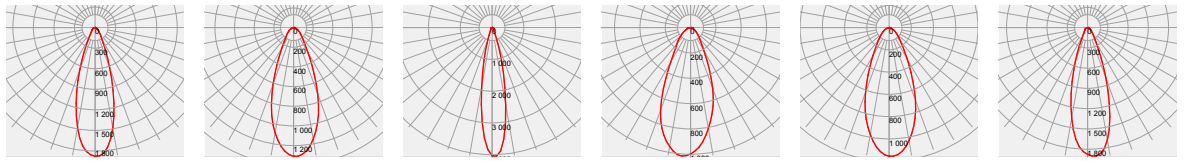

Luminaire Accessories

Photometric Distribution

Distribution

24°

38°

Distribution

24°

38°

Distribution

24°

38°

Photometric Distribution

Details by LED

Part No	Holder	Connector	LED Size	LED
LL01CT-APGxxL06	-	-	LES Ø6~18.4	 bridgelux VERO 13 bridgelux VERO 18 CREE CXA1304
LL01CT-APGxxL06-M2	 LL01CTQS24Hx	-	LES Ø8.9~26.5	 CREE CXA25xx CREE CXA30xx CREE CXA1816 CREE CXA1830 CREE CXB1520 CITIZEN CLL030 CITIZEN CLU028 LUMINUS CXM-9 LUMINUS CXM-11 LUMINUS CXM-14 LUMINUS CXM-18 LUMINUS CXM-27 LUMILEDS LHC1-1203 LUMILEDS LHC1-1204 LUMILEDS LHC1-1205 LUMILEDS LHC1-1208 NICHIA NFCxJ130B NICHIA NS8xL121A NICHIA NSCxJ216A SAMSUNG LC013B SAMSUNG LC026B SAMSUNG LC040B SHARP Mega Zenigata