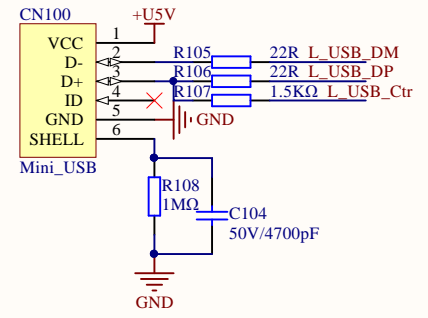

LED

KEY

Extension Pin

Company Name: GigaDevice		
File Name: Extension		
Revision: 1.0	Data: 2020-7	Author: XuFei

MCU SWD

Reset

Company Name: GigaDevice		
File Name: GDLink		
Revision: 1.0	Data: 2020-7	Author: XuFei