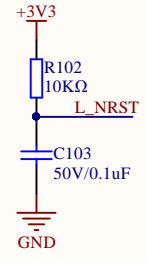

LED

KEY

Extension Pin

Company Name: GigaDevice		
File Name: Extension		
Revision: 1.0	Data: 2020-7	Author: XuFei

MCU SWD

Reset

Company Name: GigaDevice		
File Name: GDLink		
Revision: 1.0	Data: 2020-7	Author: XuFei