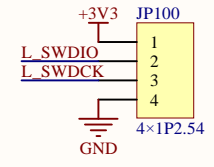

LED

KEY

Extension Pin

Company Name: GigaDevice		
File Name: Extension		
Revision: 1.0	Data: 2020-7	Author: XuFei

MCU SWD

Reset

Company Name: GigaDevice		
File Name: GDLink		
Revision: 1.0	Data: 2020-7	Author: XuFei