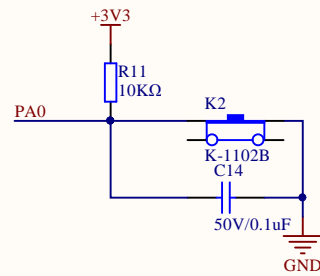

LED

KEY

Extension Pin

Company Name: GigaDevice		
File Name: Extension		
Revision: 1.0	Data: 2020-7	Author: XuFei

MCU SWD

Reset

Company Name: GigaDevice		
File Name: GDLink		
Revision: 1.0	Data: 2020-7	Author: XuFei