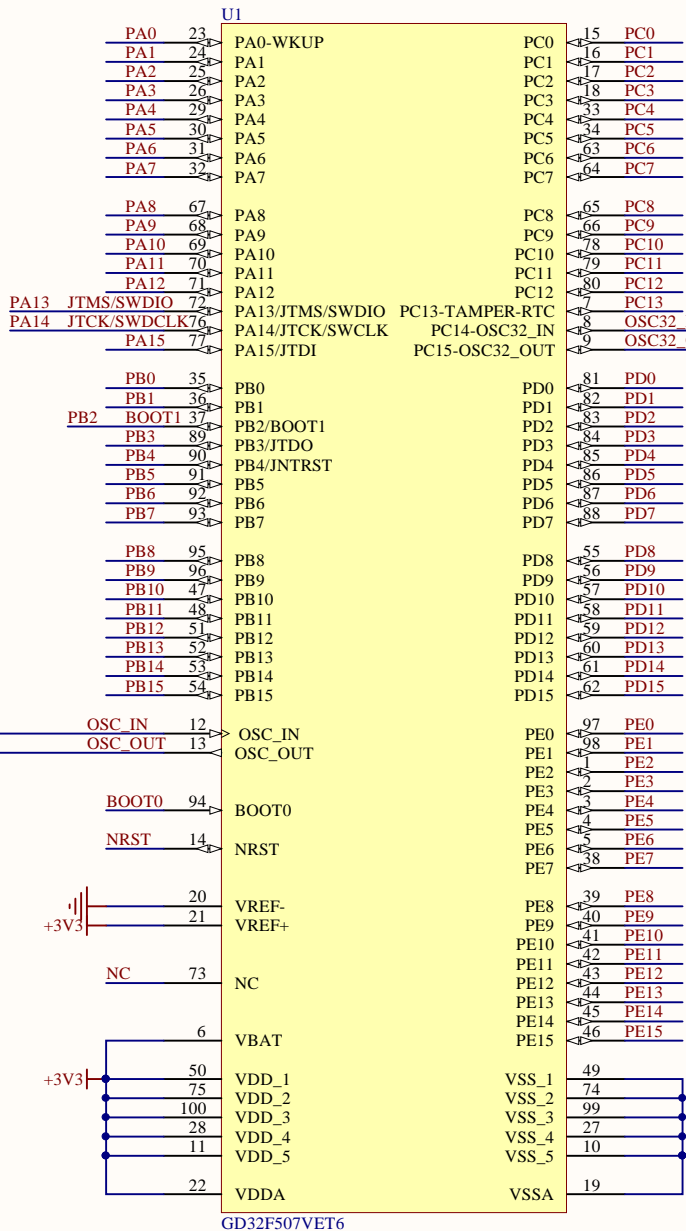

LED

KEY

Extension Pin

Company Name: GigaDevice		
File Name: Extension		
Revision: 1.0	Data: 2020-7	Author: XuFei

MCU SWD

Reset

Company Name: GigaDevice		
File Name: GDLink		
Revision: 1.0	Data: 2020-7	Author: XuFei

A

A

B

B

C

C

D

D