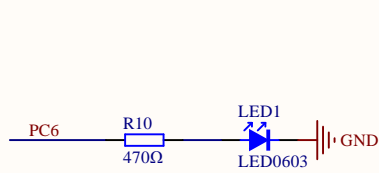

LED

KEY

Extension Pin

Company Name: GigaDevice		
File Name: Extension		
Revision: 1.0	Data: 2020-7	Author: XuFei

MCU SWD

Reset

Company Name: GigaDevice		
File Name: GDLink		
Revision: 1.0	Data: 2020-7	Author: XuFei