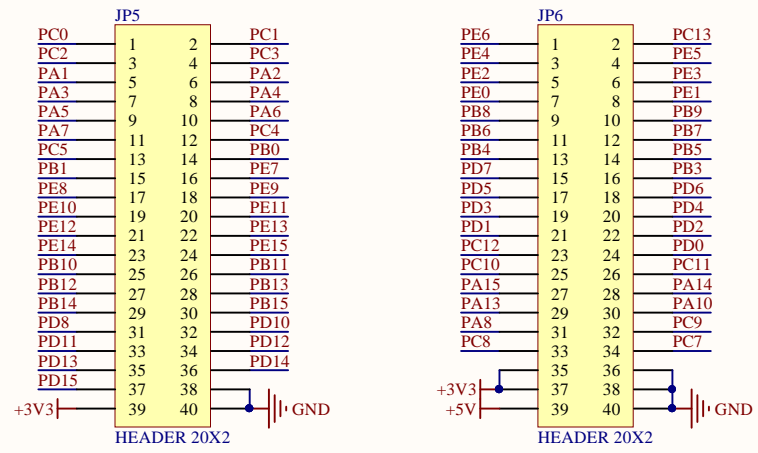

LED

KEY

Extension Pin

Company Name: GigaDevice		
File Name: Extension		
Revision: 1.0	Data: 2020-7	Author: XuFei

MCU SWD

Reset

Company Name: GigaDevice		
File Name: GDLink		
Revision: 1.0	Data: 2020-7	Author: XuFei

A

A

B

B

C

C

D

D