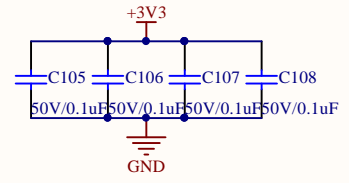

LED

KEY

Extension Pin

Company Name: GigaDevice		
File Name: Extension		
Revision: 1.0	Data: 2020-7	Author: XuFei

MCU SWD

Reset

Company Name: GigaDevice		
File Name: GDLink		
Revision: 1.0	Data: 2020-7	Author: XuFei