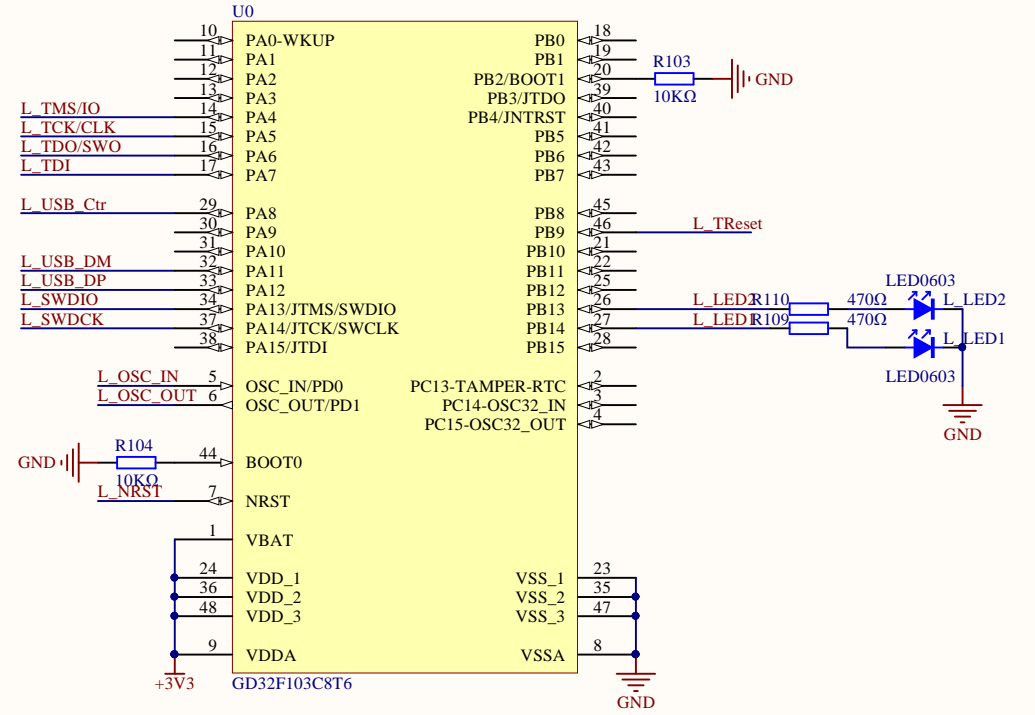

LED

KEY

Extension Pin

Company Name: GigaDevice		
File Name: Extension		
Revision: 1.0	Data: 2020-7	Author: XuFei

MCU SWD

Reset

Company Name: GigaDevice		
File Name: GDLink		
Revision: 1.0	Data: 2020-7	Author: XuFei

A

A

B

B

C

C

D

D