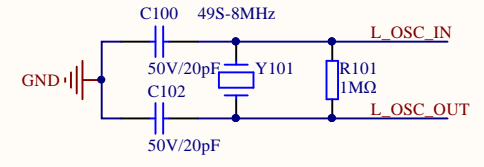

LED

KEY

Extension Pin

Company Name: GigaDevice		
File Name: Extension		
Revision: 1.0	Data: 2020-7	Author: XuFei

MCU SWD

Reset

Company Name: GigaDevice		
File Name: GDLink		
Revision: 1.0	Data: 2020-7	Author: XuFei