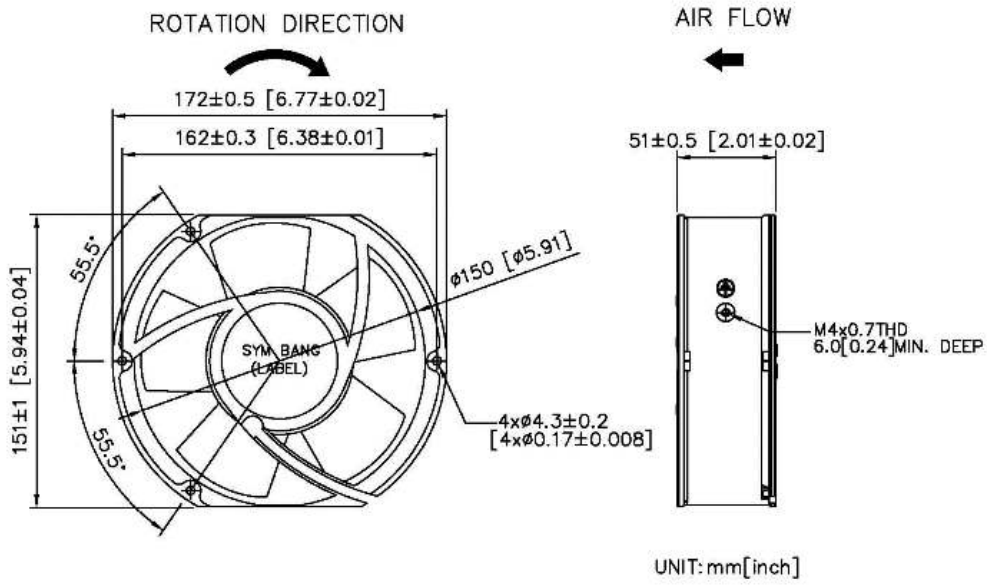

# 17251-DA

172x151x51mm(6.77"x5.94"x2")

HOUSING	Aluminum Die Casting, Painted Black
IMPELLER	Thermoplastic PBT, UL94V-0
BEARING	Ball
OPERATING TEMPERATURE	-10°C to + 70°C
DIELECTRIC STRENGTH	5mA Max. at 500 VAC for 1 minute
INSULATION RESISTANCE	10M $\Omega$ min. @500 VDC
WEIGHT	1.07 kg
ROHS COMPLIANCE	Yes
IP LEVEL	IP54 (Special IP Rating On Request)

# 172 mm

## DIMENSION

SYMBANG