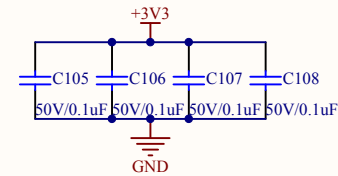

LED

KEY

Extension Pin

Company Name: GigaDevice		
File Name: Extension		
Revision: 1.0	Data: 2013-1-5	Author: XuFei

MCU SWD

HSE

Reset

Company Name: GigaDevice