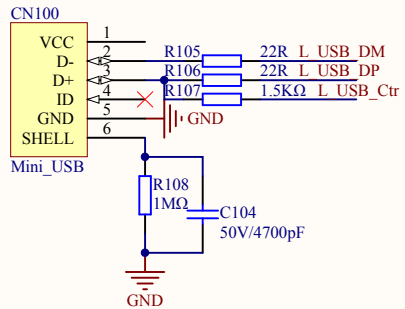

LED

KEY

Extension Pin

Company Name: GigaDevice		
File Name: Extension		
Revision: 1.0	Data: 2013-1-5	Author: XuFei

MCU SWD

HSE

Reset

Company Name: GigaDevice