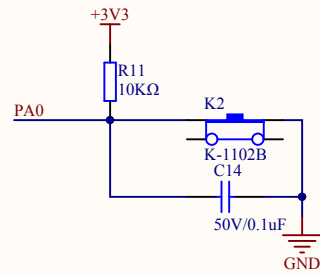

LED

KEY

Extension Pin

Company Name: GigaDevice		
File Name: Extension		
Revision: 1.0	Data: 2013-1-5	Author: XuFei

MCU SWD

HSE

Reset

Company Name: GigaDevice