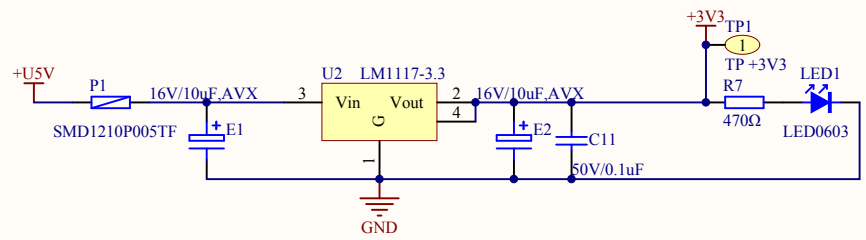

Company Name: GigaDevice		
File Name: Power		
Revision: 1.0	Data: 2013-1-4	Author: XuFei