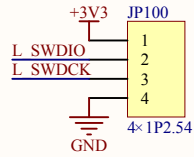

LED

KEY

Extension Pin

Company Name: GigaDevice		
File Name: Extension		
Revision: 1.0	Data: 2013-1-5	Author: XuFei

MCU SWD

HSE

Reset

Company Name: GigaDevice