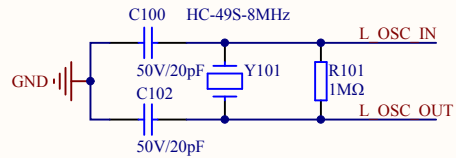

LED

KEY

Extension Pin

Company Name: GigaDevice		
File Name: Extension		
Revision: 1.0	Data: 2013-1-5	Author: XuFei

MCU SWD

HSE

Reset

Company Name: GigaDevice