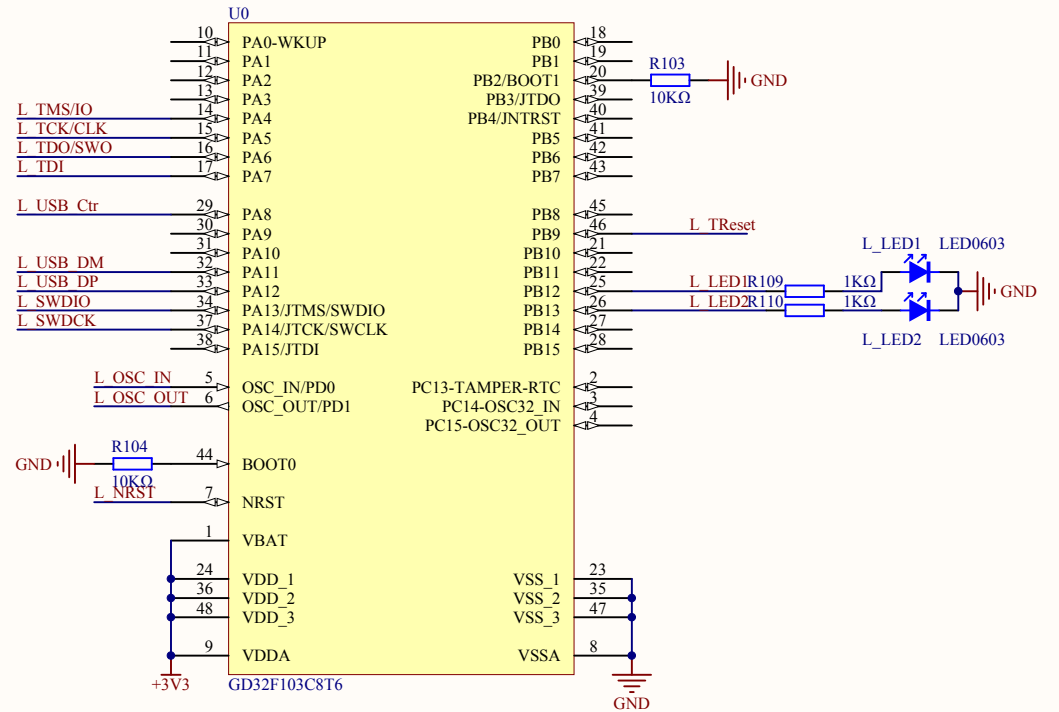

LED

KEY

Extension Pin

Company Name: GigaDevice		
File Name: Extension		
Revision: 1.0	Data: 2013-1-5	Author: XuFei

MCU SWD

HSE

Reset

Company Name: GigaDevice

File Name: GDLink

Revision: 1.0

Data: 2015-01-09

Author: XuFei

Company Name: GigaDevice		
File Name: MCU		
Revision: 1.1	Data: 2015-3	Author: XuFei

Company Name: GigaDevice		
File Name: Power		
Revision: 1.0	Data: 2013-1-4	Author: XuFei