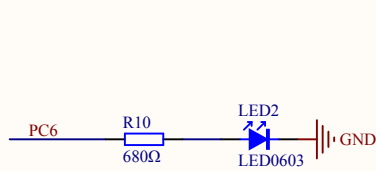

LED

KEY

Extension Pin

Company Name: GigaDevice		
File Name: Extension		
Revision: 1.0	Data: 2013-1-5	Author: XuFei

MCU SWD

HSE

Reset

Company Name: GigaDevice