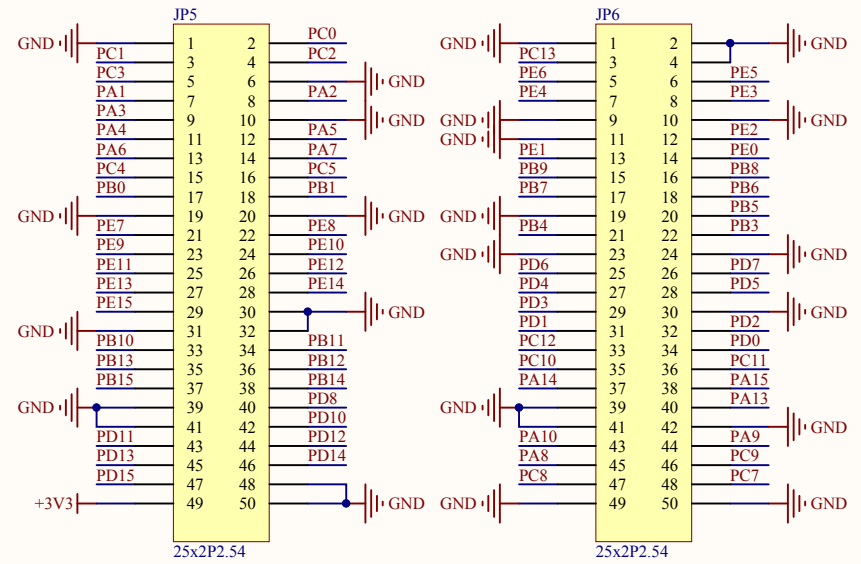

LED

KEY

Extension Pin

Company Name: GigaDevice		
File Name: Extension		
Revision: 1.0	Data: 2013-1-5	Author: XuFei

MCU SWD

HSE

Reset

Company Name: GigaDevice