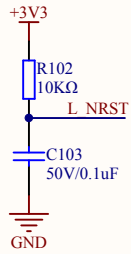

LED

KEY

Extension Pin

Company Name: GigaDevice		
File Name: Extension		
Revision: 1.0	Data: 2013-1-5	Author: XuFei

MCU SWD

HSE

Reset

Company Name: GigaDevice