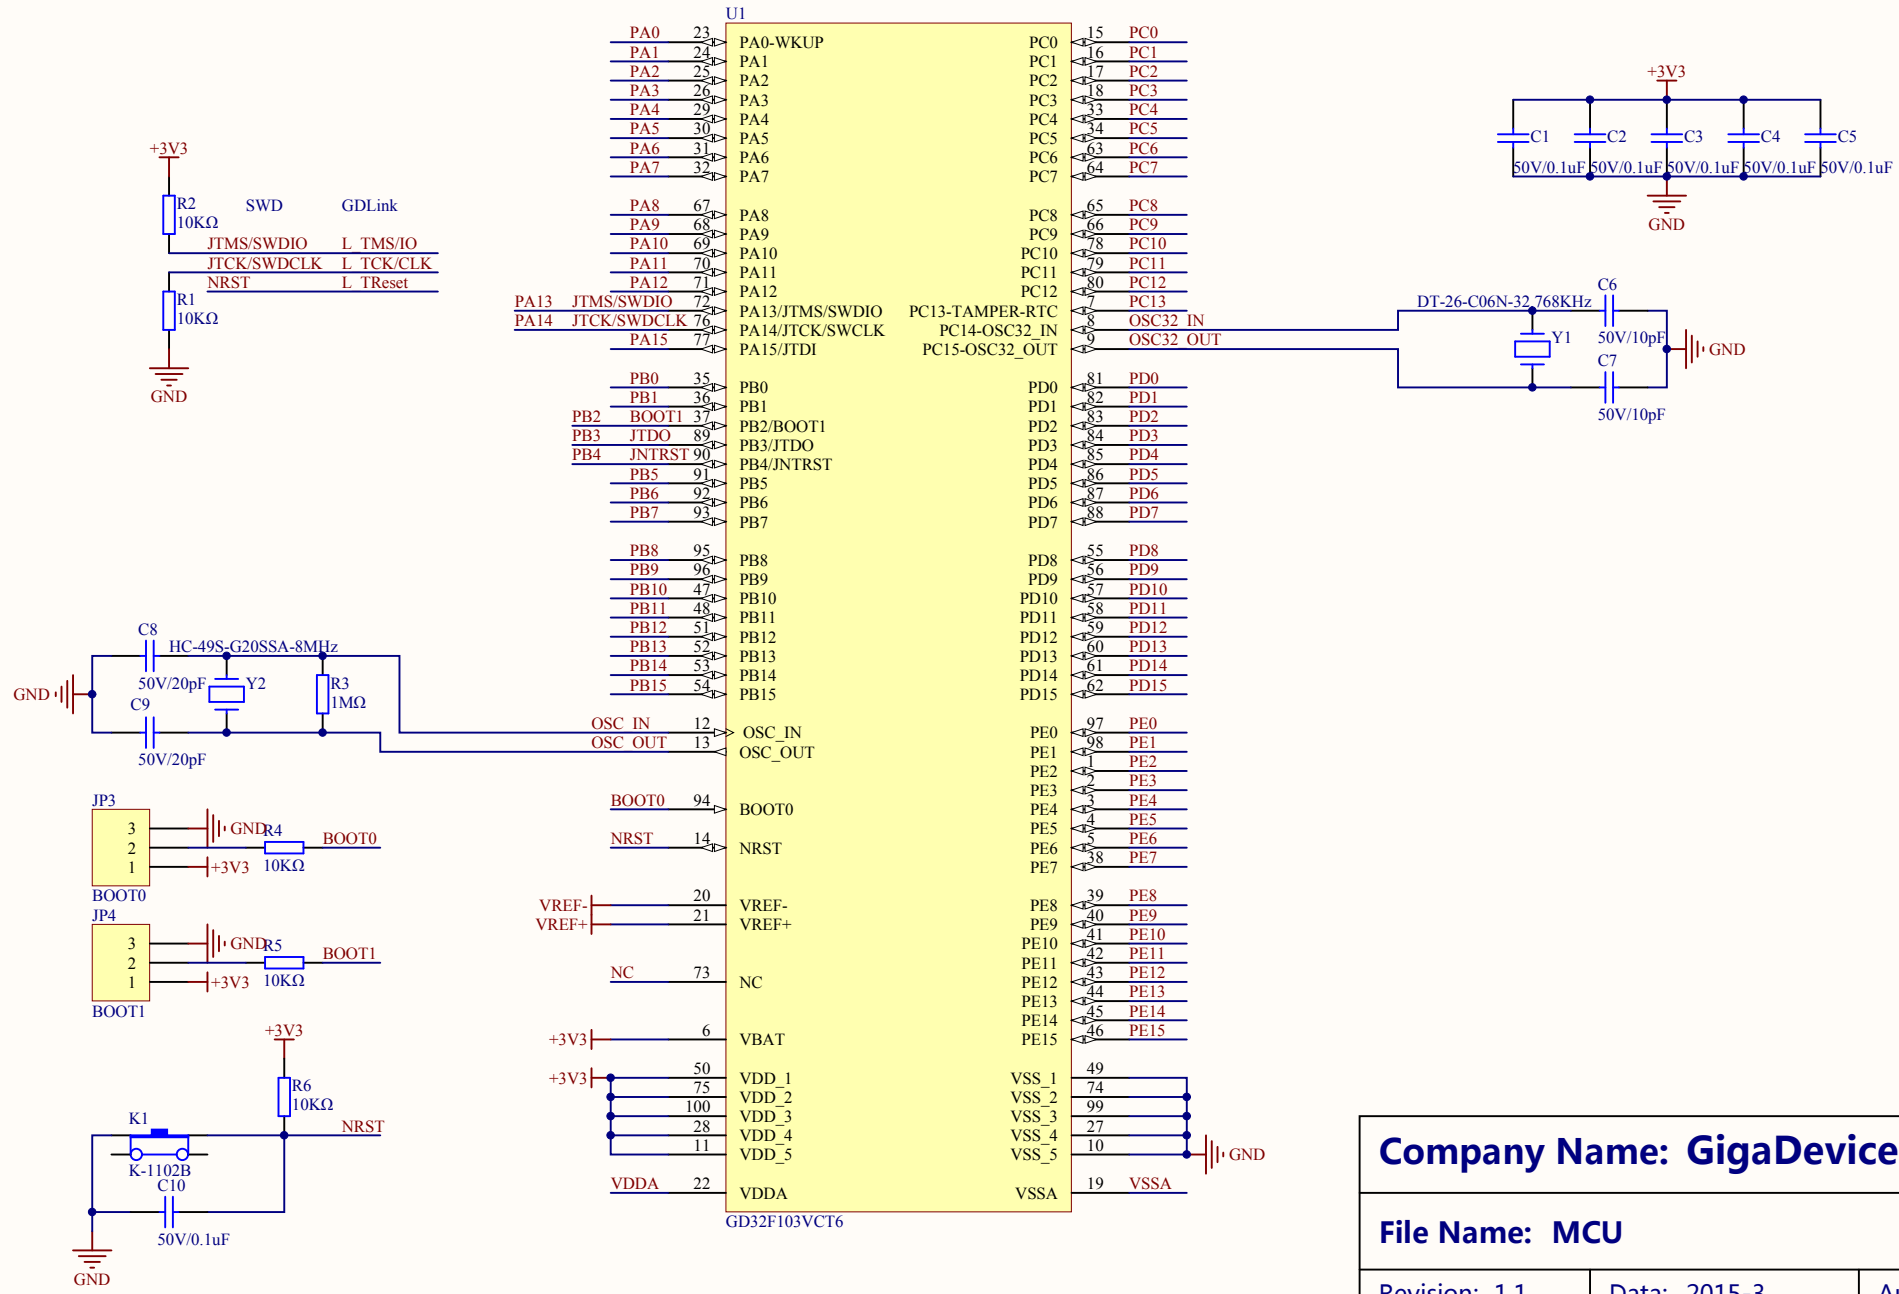

LED

KEY

Extension Pin

Company Name: GigaDevice		
File Name: Extension		
Revision: 1.0	Data: 2013-1-5	Author: XuFei

MCU SWD

HSE

Reset

Company Name: GigaDevice

File Name: GDLink

Revision: 1.0

Data: 2015-01-09

Author: XuFei

Company Name: GigaDevice		
File Name: MCU		
Revision: 1.1	Data: 2015-3	Author: XuFei

Company Name: GigaDevice		
File Name: Power		
Revision: 1.0	Data: 2013-1-4	Author: XuFei