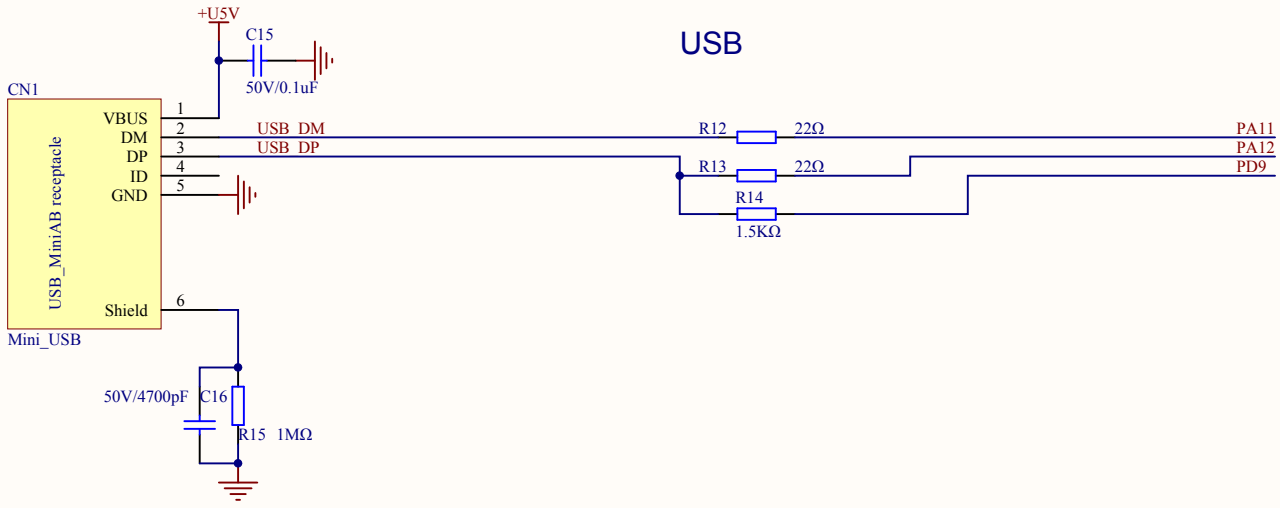

LED

KEY

Extension Pin

Company Name: GigaDevice		
File Name: Extension		
Revision: 1.0	Data: 2013-1-5	Author: XuFei

MCU SWD

HSE

Reset

Company Name: GigaDevice

File Name: GDLink

Revision: 1.0

Data: 2015-01-09

Author: XuFei

Company Name: GigaDevice		
File Name: MCU		
Revision: 1.1	Data: 2015-3	Author: XuFei

Company Name: GigaDevice		
File Name: Power		
Revision: 1.0	Data: 2013-1-4	Author: XuFei