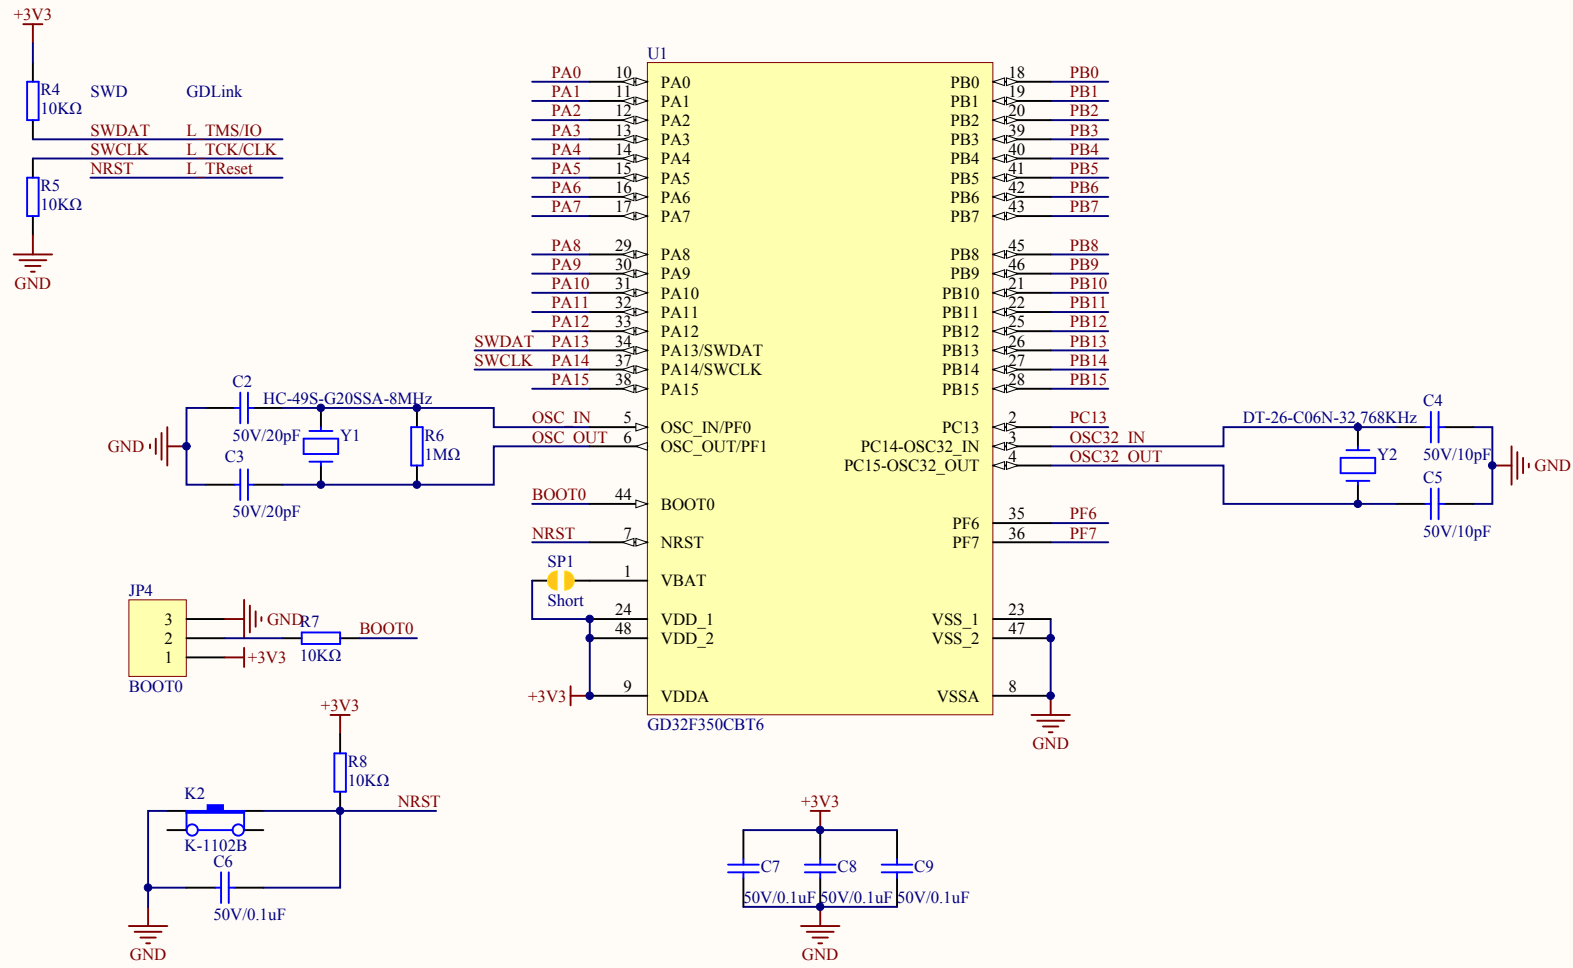

LED

KEY

Extension Pin

Company Name: GigaDevice

File Name: Extension

Revision: 1.0

Data: 2017-5

Author: XuFei

MCU SWD

HSE

Reset

Company Name: GigaDevice

File Name: GDLink

Revision: 1.0

Data: 2015-01-09

Author: XuFei