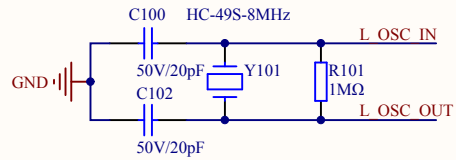

MCU SWD

HSE

Reset

Company Name: GigaDevice

File Name: GDLink

Revision: 1.0

Data: 2015-01-09

Author: XuFei