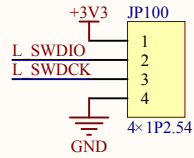

MCU SWD

HSE

Reset

Company Name: GigaDevice

File Name: GDLink

Revision: 1.0

Data: 2015-01-09

Author: XuFei