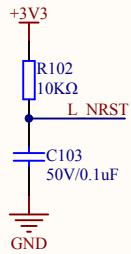

Reset

Company Name: GigaDevice

File Name: GDLink

Revision: 1.0

Data: 2015-01-09

Author: XuFei