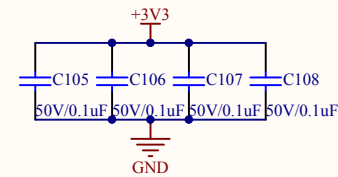

Reset

Company Name: GigaDevice

File Name: GDLink

Revision: 1.0

Data: 2015-01-09

Author: XuFei