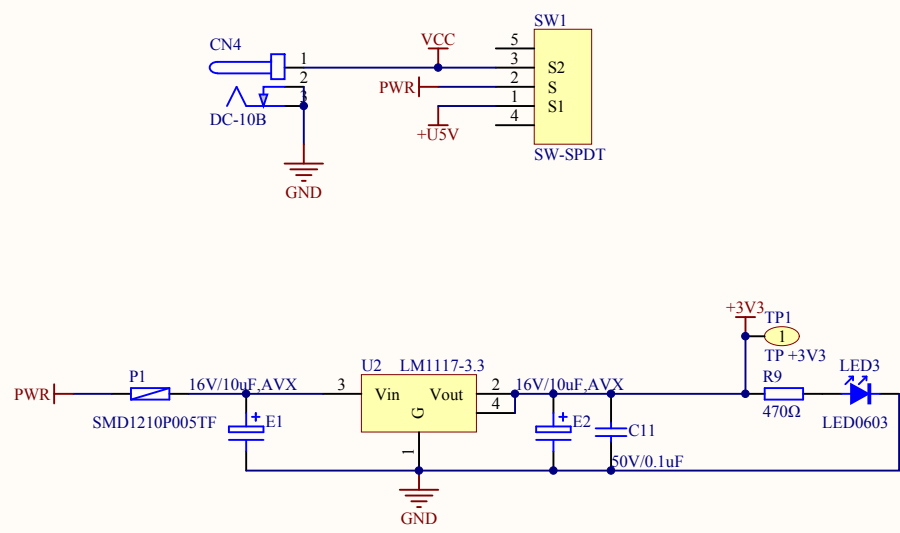

Company Name: GigaDevice		
File Name: Power		
Revision: 1.0	Data: 2017-5	Author: XuFei