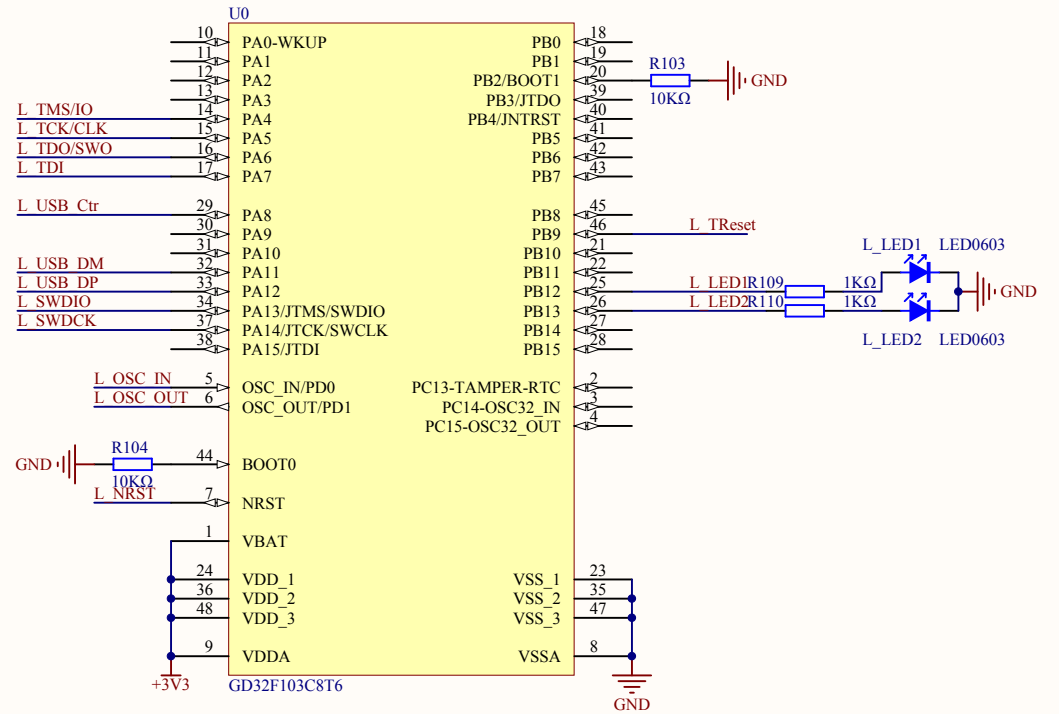

LED

KEY

Extension Pin

Company Name: GigaDevice

File Name: Extension

Revision: 1.0

Data: 2017-5

Author: XuFei

MCU SWD

HSE

Reset

Company Name: GigaDevice

File Name: GDLink

Revision: 1.0

Data: 2015-01-09

Author: XuFei