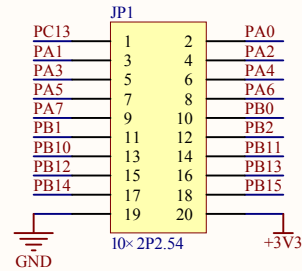

LED

KEY

Extension Pin

Company Name: GigaDevice

File Name: Extension

Revision: 1.0

Data: 2017-5

Author: XuFei