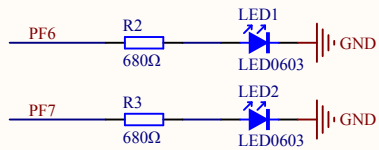

LED

KEY

Extension Pin

Company Name: GigaDevice

File Name: Extension

Revision: 1.0

Data: 2017-5

Author: XuFei