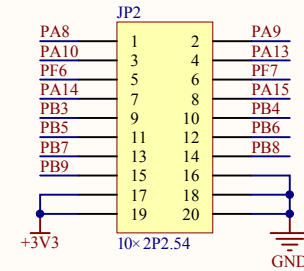

LED

KEY

Extension Pin

Company Name: GigaDevice

File Name: Extension

Revision: 1.0

Data: 2017-5

Author: XuFei