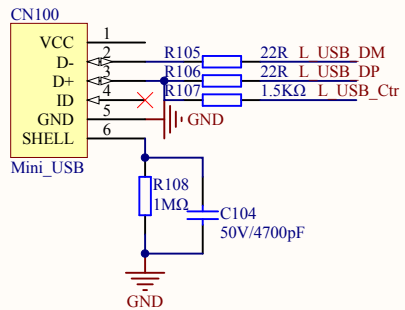

Reset

Company Name: GigaDevice

File Name: GDLink

Revision: 1.0

Data: 2015-01-09

Author: XuFei