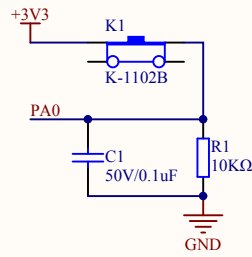

LED

KEY

Extension Pin

Company Name: GigaDevice

File Name: Extension

Revision: 1.0

Data: 2017-5

Author: XuFei