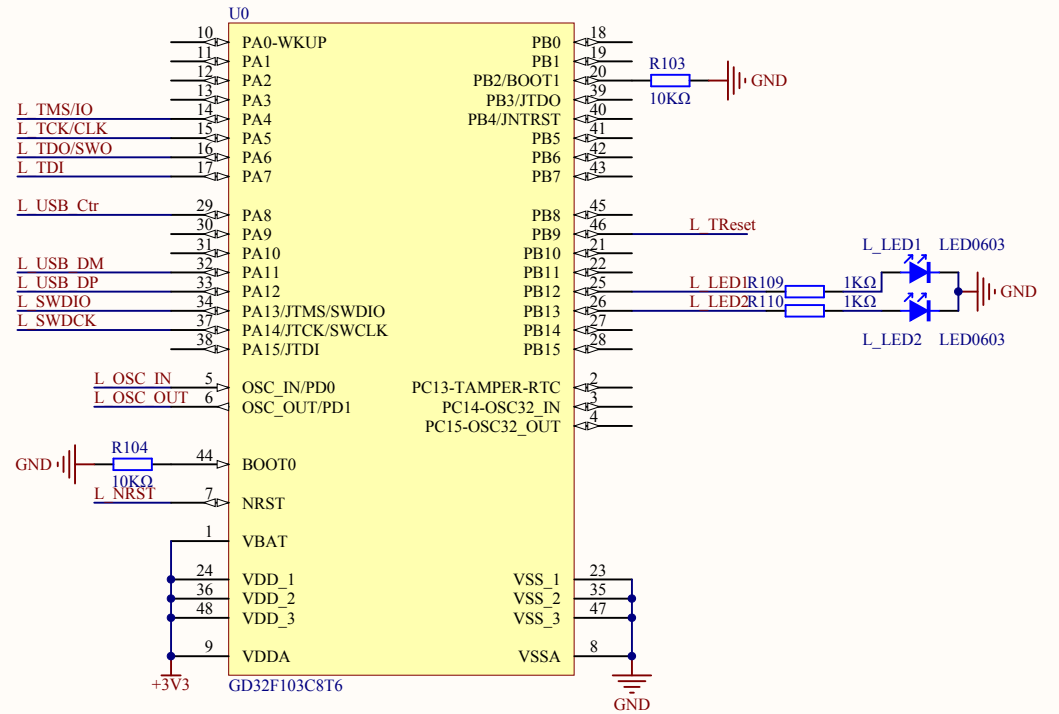

LED

KEY

Extension Pin

Company Name: GigaDevice

File Name: Extension

Revision: 1.0

Data: 2013-9-13

Author: XuFei

MCU SWD

HSE

Reset

Company Name: GigaDevice

File Name: GDLink

Revision: 1.0

Data: 2015-01-09

Author: XuFei