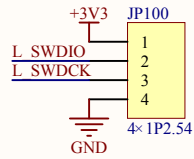

MCU SWD

HSE

Reset

Company Name: GigaDevice

File Name: GDLink

Revision: 1.0

Data: 2015-01-09

Author: XuFei