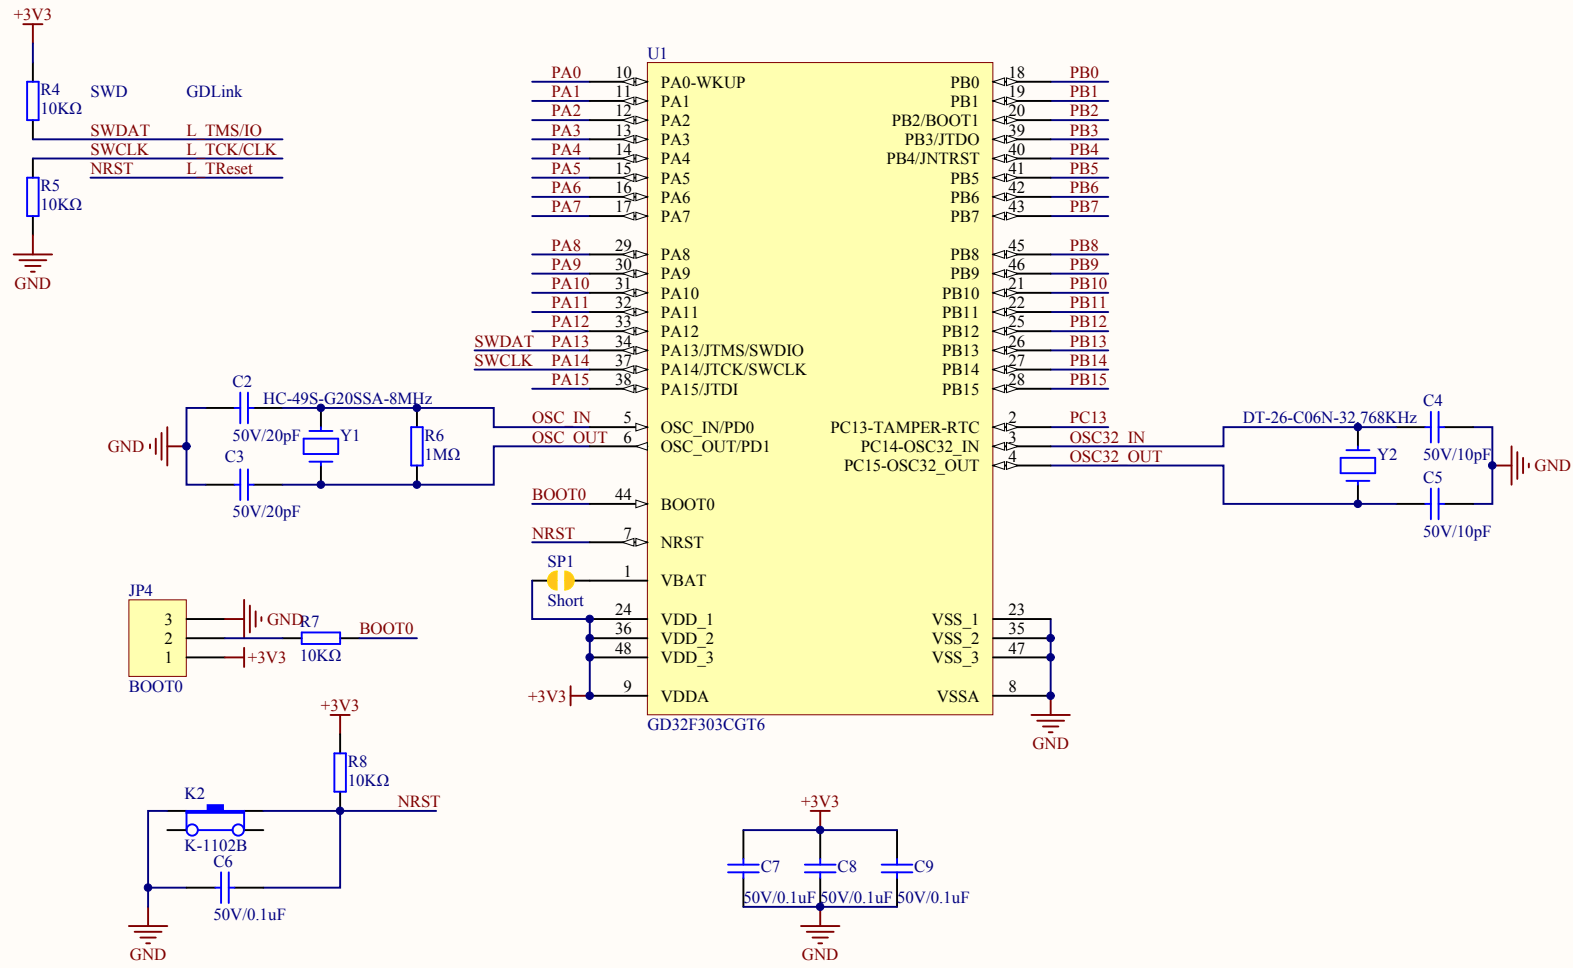

LED

KEY

Extension Pin

Company Name: GigaDevice

File Name: Extension

Revision: 1.0

Data: 2013-9-13

Author: XuFei

MCU SWD

HSE

Reset

Company Name: GigaDevice

File Name: GDLink

Revision: 1.0

Data: 2015-01-09

Author: XuFei