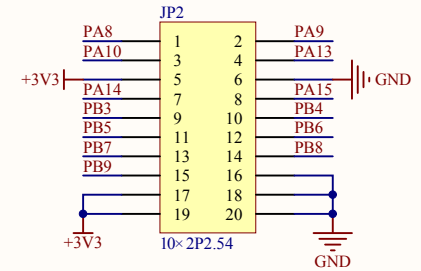

LED

KEY

Extension Pin

Company Name: GigaDevice

File Name: Extension

Revision: 1.0

Data: 2013-9-13

Author: XuFei