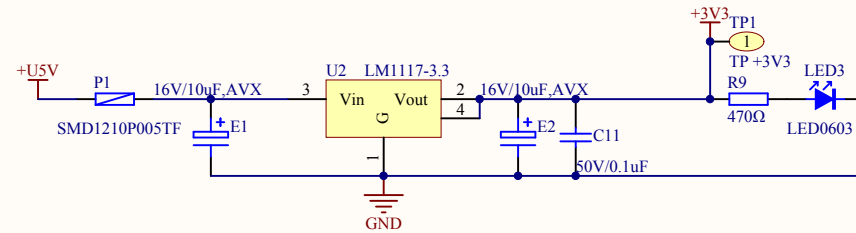

Company Name: GigaDevice		
File Name: Power		
Revision: 1.0	Data: 2013-9-13	Author: XuFei