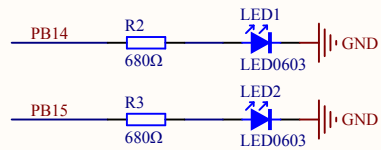

LED

KEY

Extension Pin

Company Name: GigaDevice

File Name: Extension

Revision: 1.0

Data: 2013-9-13

Author: XuFei