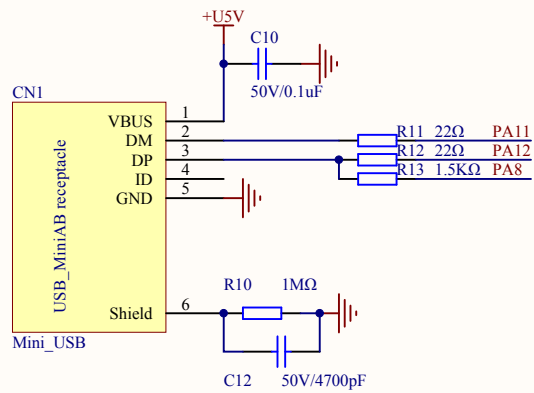

Company Name: GigaDevice		
File Name: Power		
Revision: 1.0	Data: 2013-9-13	Author: XuFei