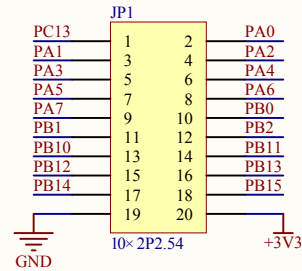

LED

KEY

Extension Pin

Company Name: GigaDevice

File Name: Extension

Revision: 1.0

Data: 2013-9-13

Author: XuFei