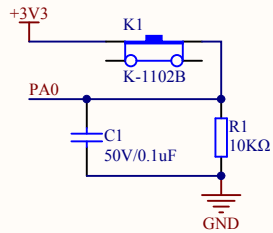

LED

KEY

Extension Pin

Company Name: GigaDevice

File Name: Extension

Revision: 1.0

Data: 2013-9-13

Author: XuFei