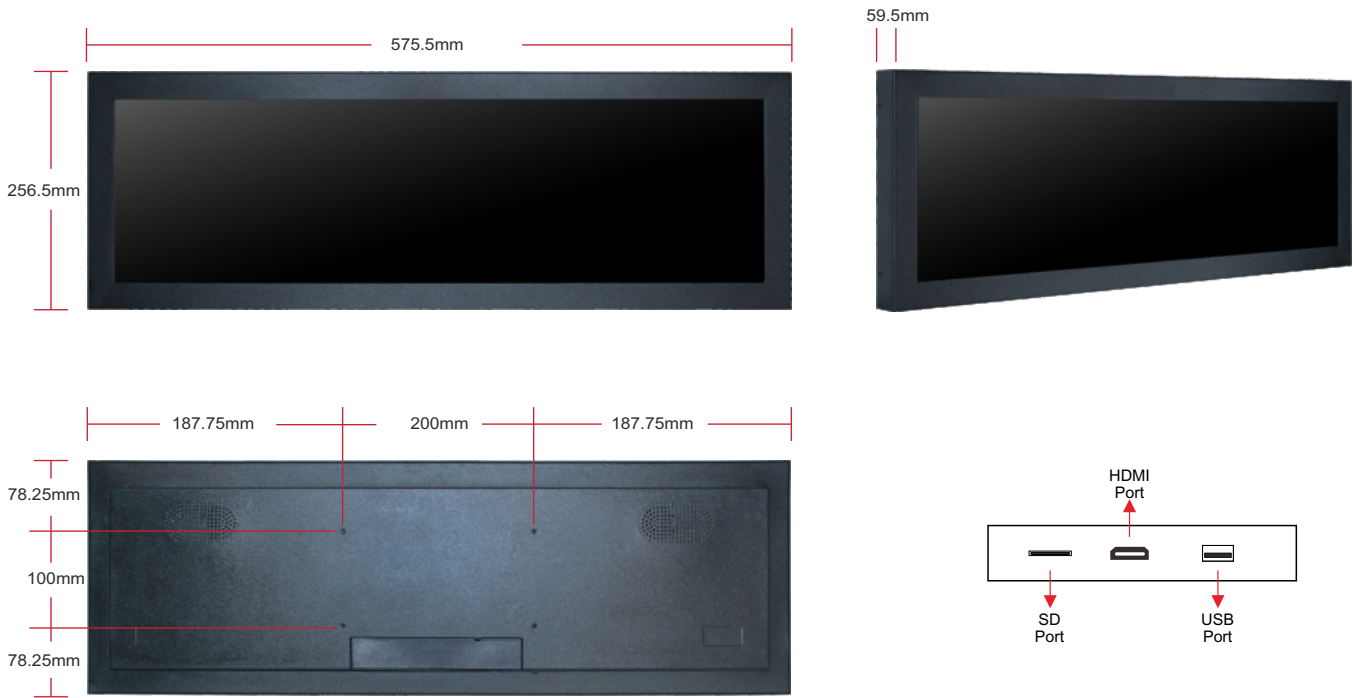

### Specifications

PANEL	Panel Model	28.8 inch TFT LCD	ON-SCREEN DISPLAY LANGUAGES	English, Chinese etc
	Max Resolution	1366x384	POWER	Mains Power Consumption
	Aspect Ratio	16:5		DC 12V, 50-60 Hz
	Pixel Pitch	0.501075x0.501575		20 W
	Viewing Angle	89/89/89/89	SOUND	Built-in Speakers
	Contrast Ratio	1200:1		2 x 5W
	Brightness	500cd/m <sup>2</sup>	DIMENSION & WEIGHT	Machine Size
	Response Time	8ms		757.5x59.5x256.5mm
	Display Area (mm)	697.685x196.128		Machine Weight
	Panel Size(mm)	739.1x239 mm		2.5KG
Screen Weight	2.4Kg		Carton Size	
Lamp Type	WLED		870x140x350mmmm	
			Carton Weight	
			3.2KG	
			Carton Size	
			890x720x370mm(5PCS)	
			Carton Weight	
			18.8KG	
INTERFACE	X1	HDMI port	OTHER	Regulatory Approvals
	X1	SD port		CE, FCC, ROHS
	X1	USB port		Warranty
				1 year warranty
DESIGN	Color	Matte Black	ACCESSORIES	Included
	Material	Metal		Remote Control, Power Supply, CD, Screws, Lock Key
EXTENDABLE FUNCTIONS	Motion Sensor	Options		
	Color	Options		
FUNCTION	Video Format	MPG, MPG-1, MPG-2, MPG-4, AVI, Mp4, MOV, FLV, 3GP, M2TS, MKV, RM		
	Audio/picture Format	MP3/JPEG, BMP, PNG		
	Memory Cards	Compact SD Card/USB flash drive		
	Screen Mode	Landscape & Portrait		
	Memory Protection	Autoupdate contents to SD card via USB drive		
	Timer Function	Auto Power on/off		
	Play Modes	Play videos automatically once power on and replay, Playlist function		
	Protect Function	Effectively prevent the player from being stolen in public place		
	Power Memory	Support program replaying from the setting time before the power failure		
	Slide Show	Support background music when playing picture		
	Interface Language	Support different languages (Chinese, English, etc.)		
	Scroll Caption	Support scrolling caption, effect index can be changed		
	Calendar & time	Support checking calendar, adjusting time and displaying it on the screen on/off		