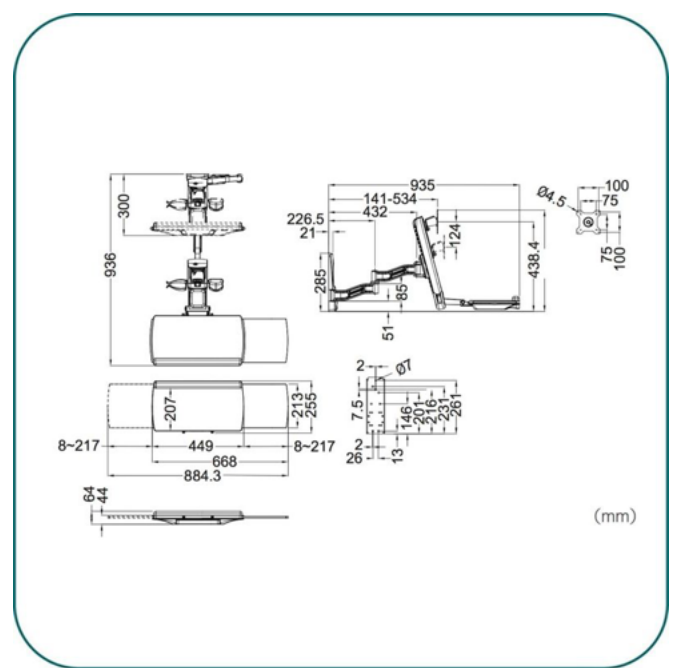

Workstation Combo System - Single Monitor w/ 3 Pivot

WSR210

Aavara is proud to present the new release Workstation series. WSR210 is a Sit-Stand Workstation Combo System with 3 pivot featuring free style height adjustment for Ergonomics. Larger angle of height adjustment makes your working space more flexible and agile.

WSR210 empowers productive and ergonomic working environment at comfortable position even without desk.

Features tilt $-5^{\circ} \sim +35^{\circ}$, swivel $\pm 90^{\circ}$, rotation 360° of the display and height adjustment range up to 124mm/ 4.88"
It suits any stand-alone working space lack of typical desk environment, giving the optimal solution for reforming your working scnerio.
Widely deploy in Warehouse, Hospital, Clinic, Customs, Airport, Self-Service Stand, Lottery Shops, Theater and SOHO(Small Office Home Office)...etc.

[Workstation Main Page](#)

FEATURES

- EASY STYLE HEIGHT ADJUSTMENT FOR ERGONOMICS
- Sit-Stand Workstation Combo System with 3 Pivot
- Designed for LED/LCD display 15-24 inch with VESA 100x100mm
- Display Height Adjust range 124mm/ 4.88"
- Display Tilt Angle $-5^{\circ} \sim +35^{\circ}$ degree for ideal viewing angle
- Pivot Rotation: 360°
- Smart Cable Management System to align messy cables in order
- ExperTorque™ design for easy adjustment hinged by display weight
- Equipped with foldable Keyboard tray solution to save max. space

SPECS.

- Flat Panel Size: 15"-24"/ 38-61cm
- Display Loading Capacity: 8kgs/ 17.6lbs
- Keyboard Loading Capacity: 2.5kg/ 5.5lbs
- Display Tilt Angle: $-5^{\circ} \sim +35^{\circ}$
- Display Swivel: $\pm 90^{\circ}$
- Pivot Rotation: 360°
- Keyboard Tilt: $0 \sim 90^{\circ}$
- Keyboard tray working space: 449 x 207 mm /17.68" X 8.15"
- Smart Cable Management: Yes
- VESA Mounting: 100x100 mm/ 75x75 mm
- Display Height Adjustment: 124mm/ 4.88"
- Screw Type: M4
- Material: Steel/ Aluminum Alloy/Plastic