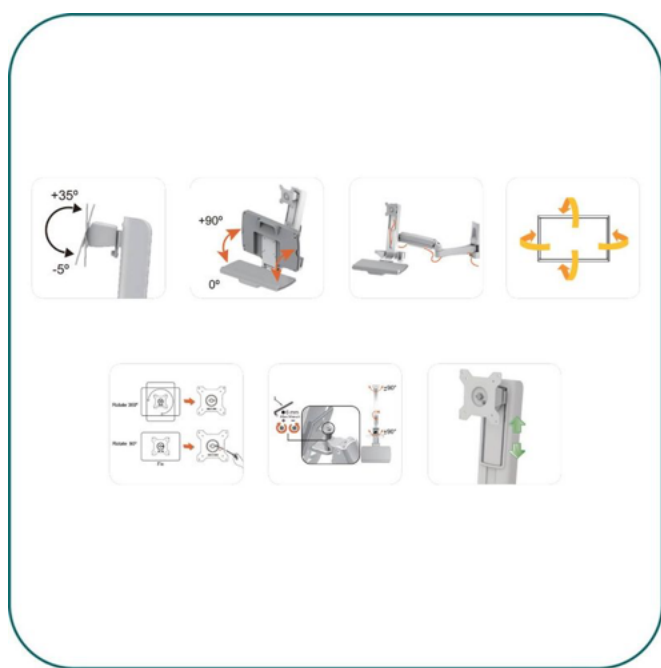

Workstation Combo System - Single Monitor w/ 3 Pivot

WSR210

Aavara is proud to present the new release Workstation series. WSR210 is a Sit-Stand Workstation Combo System with 3 pivot featuring free style height adjustment for Ergonomics. Larger angle of height adjustment makes your working space more flexible and agile.

WSR210 empowers productive and ergonomic working environment at comfortable position even without desk.

Features tilt $-5^{\circ} \sim +35^{\circ}$, swivel $\pm 90^{\circ}$, rotation 360° of the display and height adjustment range up to 124mm/ 4.88"
It suits any stand-alone working space lack of typical desk environment, giving the optimal solution for reforming your working scnerio.
Widely deploy in Warehouse, Hospital, Clinic, Customs, Airport, Self-Service Stand, Lottery Shops, Theater and SOHO(Small Office Home Office)...etc.

[Workstation Main Page](#)

FEATURES

- EASY STYLE HEIGHT ADJUSTMENT FOR ERGONOMICS
- Sit-Stand Workstation Combo System with 3 Pivot
- Designed for LED/LCD display 15-24 inch with VESA 100x100mm
- Display Height Adjust range 124mm/ 4.88"
- Display Tilt Angle $-5^{\circ} \sim +35^{\circ}$ degree for ideal viewing angle
- Pivot Rotation: 360°
- Smart Cable Management System to align messy cables in order
- ExperTorque™ design for easy adjustment hinged by display weight
- Equipped with foldable Keyboard tray solution to save max. space

SPECS.

- Flat Panel Size: 15"-24"/ 38-61cm
- Display Loading Capacity: 8kgs/ 17.6lbs
- Keyboard Loading Capacity: 2.5kg/ 5.5lbs
- Display Tilt Angle: $-5^{\circ} \sim +35^{\circ}$
- Display Swivel: $\pm 90^{\circ}$
- Pivot Rotation: 360°
- Keyboard Tilt: $0 \sim 90^{\circ}$
- Keyboard tray working space: 449 x 207 mm /17.68" X 8.15"
- Smart Cable Management: Yes
- VESA Mounting: 100x100 mm/ 75x75 mm
- Display Height Adjustment: 124mm/ 4.88"
- Screw Type: M4
- Material: Steel/ Aluminum Alloy/Plastic