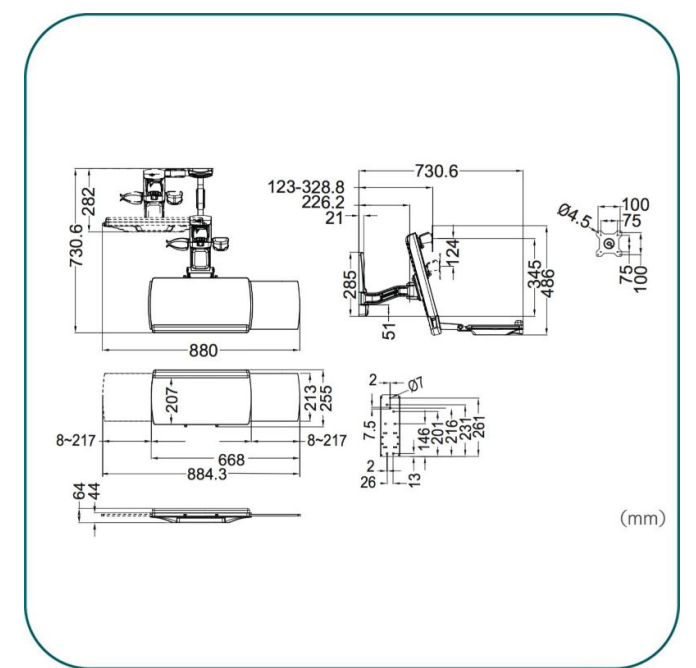

WSR110 empowers productive and ergonomic working environment at comfortable position even without desk.

Features tilt  $-5^{\circ} \sim +35^{\circ}$ , swivel  $\pm 90^{\circ}$ , rotation  $360^{\circ}$  of the display and height adjustment range up to 124mm/ 4.88"

### FEATURES

- EASY STYLE HEIGHT ADJUSTMENT FOR ERGONOMICS
- Sit-Stand Workstation Combo System with 2 Pivot
- Designed for LED/LCD display 15-24 inch with VESA 100x100mm
- Display Height Adjust range 124mm/ 4.88"
- Display Tilt Angle  $-5^{\circ} \sim +35^{\circ}$  degree for ideal viewing angle
- Pivot Rotation:  $360^{\circ}$
- Smart Cable Management System to align messy cables in order
- ExperTorque™ design for easy adjustment hinged by display weight
- Equipped with foldable Keyboard tray solution to save max. space

### SPECS.

- Flat Panel Size: 15"-24"/ 38-61cm
- Display Loading Capacity: 8kgs/ 17.6lbs
- Keyboard Loading Capacity: 2.5kg/ 5.5lbs
- Display Tilt Angle:  $-5^{\circ} \sim +35^{\circ}$
- Display Swivel:  $\pm 90^{\circ}$
- Pivot Rotation:  $360^{\circ}$
- Keyboard Tilt:  $0 \sim 90^{\circ}$
- Keyboard tray working space: 449 x 207 mm /17.68" X 8.15"
- Smart Cable Management: Yes
- VESA Mounting: 100x100 mm/ 75x75 mm
- Display Height Adjustment: 124mm/ 4.88"
- Screw Type: M4
- Material: Steel/ Aluminum Alloy/Plastic