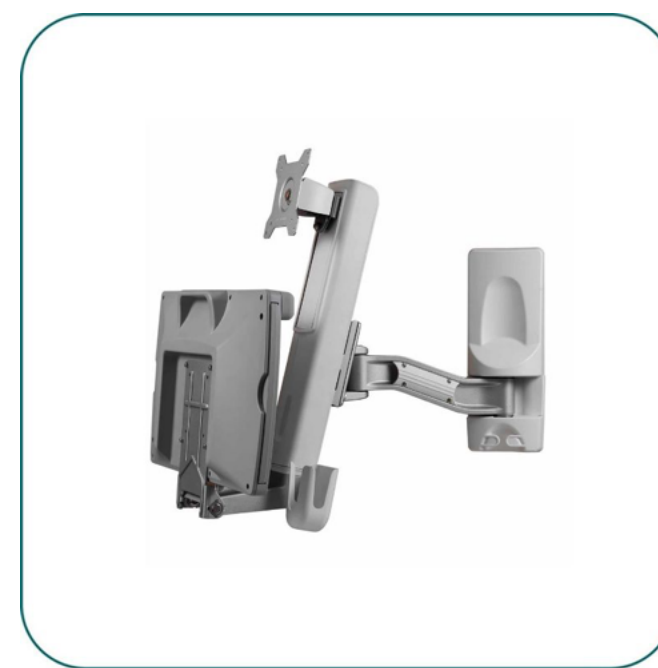

### WSR110

Aavara is proud to present the new release Workstation series. WSR110 is a Sit-Stand Workstation Combo System with 3 pivot featuring free style height adjustment for Ergonomics. Larger angle of height adjustment makes your working space more flexible and agile.

WSR110 empowers productive and ergonomic working environment at comfortable position even without desk.

Features tilt  $-5^{\circ} \sim +35^{\circ}$ , swivel  $\pm 90^{\circ}$ , rotation  $360^{\circ}$  of the display and height adjustment range up to 124mm/ 4.88"

### FEATURES

- EASY STYLE HEIGHT ADJUSTMENT FOR ERGONOMICS
- Sit-Stand Workstation Combo System with 2 Pivot
- Designed for LED/LCD display 15-24 inch with VESA 100x100mm
- Display Height Adjust range 124mm/ 4.88"
- Display Tilt Angle  $-5^{\circ} \sim +35^{\circ}$  degree for ideal viewing angle
- Pivot Rotation:  $360^{\circ}$
- Smart Cable Management System to align messy cables in order
- ExperTorque™ design for easy adjustment hinged by display weight
- Equipped with foldable Keyboard tray solution to save max. space

### SPECS.

- Flat Panel Size: 15"-24"/ 38-61cm
- Display Loading Capacity: 8kgs/ 17.6lbs
- Keyboard Loading Capacity: 2.5kg/ 5.5lbs
- Display Tilt Angle:  $-5^{\circ} \sim +35^{\circ}$
- Display Swivel:  $\pm 90^{\circ}$
- Pivot Rotation:  $360^{\circ}$
- Keyboard Tilt:  $0 \sim 90^{\circ}$
- Keyboard tray working space: 449 x 207 mm /17.68" X 8.15"
- Smart Cable Management: Yes
- VESA Mounting: 100x100 mm/ 75x75 mm
- Display Height Adjustment: 124mm/ 4.88"
- Screw Type: M4
- Material: Steel/ Aluminum Alloy/Plastic