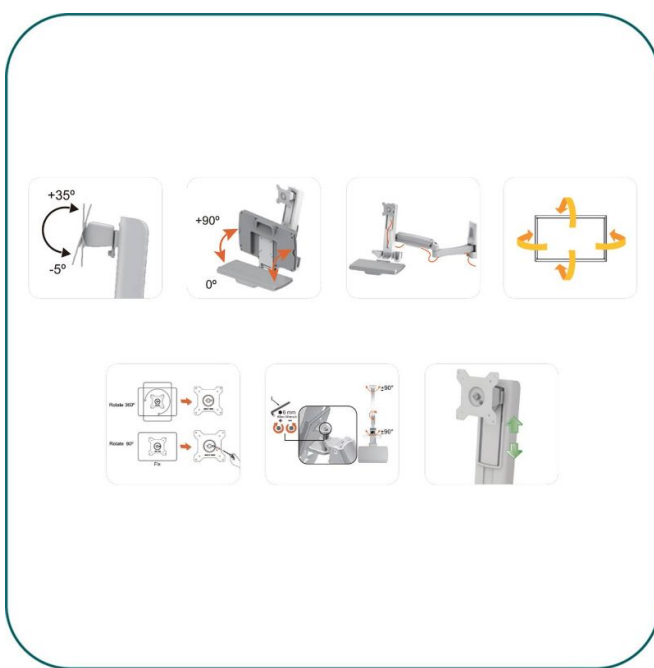

### WSR110

Aavara is proud to present the new release Workstation series. WSR110 is a Sit-Stand Workstation Combo System with 3 pivot featuring free style height adjustment for Ergonomics. Larger angle of height adjustment makes your working space more flexible and agile.

WSR110 empowers productive and ergonomic working environment at comfortable position even without desk.

Features tilt  $-5^{\circ} \sim +35^{\circ}$ , swivel  $\pm 90^{\circ}$ , rotation  $360^{\circ}$  of the display and height adjustment range up to 124mm/ 4.88"

### FEATURES

- EASY STYLE HEIGHT ADJUSTMENT FOR ERGONOMICS
- Sit-Stand Workstation Combo System with 2 Pivot
- Designed for LED/LCD display 15-24 inch with VESA 100x100mm
- Display Height Adjust range 124mm/ 4.88"
- Display Tilt Angle  $-5^{\circ} \sim +35^{\circ}$  degree for ideal viewing angle
- Pivot Rotation:  $360^{\circ}$
- Smart Cable Management System to align messy cables in order
- ExperTorque™ design for easy adjustment hinged by display weight
- Equipped with foldable Keyboard tray solution to save max. space

### SPECS.

- Flat Panel Size: 15"-24"/ 38-61cm
- Display Loading Capacity: 8kgs/ 17.6lbs
- Keyboard Loading Capacity: 2.5kg/ 5.5lbs
- Display Tilt Angle:  $-5^{\circ} \sim +35^{\circ}$
- Display Swivel:  $\pm 90^{\circ}$
- Pivot Rotation:  $360^{\circ}$
- Keyboard Tilt:  $0 \sim 90^{\circ}$
- Keyboard tray working space: 449 x 207 mm /17.68" X 8.15"
- Smart Cable Management: Yes
- VESA Mounting: 100x100 mm/ 75x75 mm
- Display Height Adjustment: 124mm/ 4.88"
- Screw Type: M4
- Material: Steel/ Aluminum Alloy/Plastic