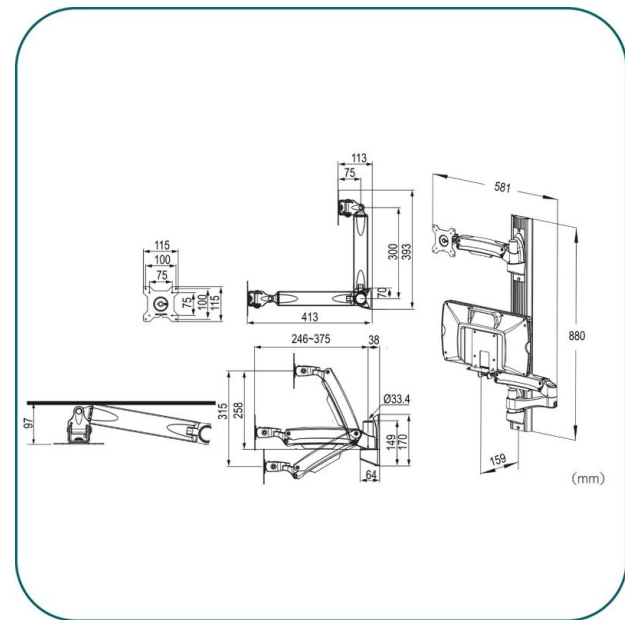

Workstation Column Combo System W8812-Single arm

Aavara W8812 is a Workstation Column Combo System with single Display and Keyboard featuring free style height adjustment for Ergonomics. Larger angle of height adjustment makes your working space more flexible and agile.

W8812 empowers productive and ergonomic working environment at comfortable position even without desk.

Features tilt $-5^{\circ} \sim +35^{\circ}$, swivel $\pm 90^{\circ}$, rotation 360° of the display and height adjustment range up to 315 mm /12.40"
It suits any stand-alone working space lack of typical desk environment, giving the optimal solution for reforming your working scenerio.
Widely deploy in Warehouse, Hospital, Clinic, Customs, Airport, Self-Service Stand, Lottery Shops, Theater and SOHO(Small Office Home Office)...etc.

[Workstation Main Page](#)

FEATURES

- EASY STYLE HEIGHT ADJUSTMENT FOR ERGONOMICS
- Workstation Column Combo System with Single Display & Keyboard
- Designed for LED/LCD display 15-24 inch with VESA 100x100mm
- Display Height Adjust range 315 mm /12.40"
- Display Tilt Angle $-20^{\circ} \sim +90^{\circ}$ degree for ideal viewing angle
- Pivot Rotation: 360°
- Smart Cable Management System to align messy cables in order
- ExperTorque™ design for easy adjustment hinged by display weight
- Equipped with foldable Keyboard tray solution to save max. space

SPECS.

- Flat Panel Size: 15"-24"/ 38-61cm
- Display Loading Capacity: 10kg /22.1lbs (Per Display)
- Keyboard Loading Capacity: 2.5kg/ 5.5lbs
- Display Tilt Angle: $-20^{\circ} \sim +90^{\circ}$
- Display Swivel: $\pm 90^{\circ}$
- Pivot Rotation: 360°
- Keyboard Tilt: $0 \sim 90^{\circ}$
- Keyboard tray working space: 449 x 207 mm /17.68" X 8.15"
- Smart Cable Management: Yes
- VESA Mounting: 100x100 mm/ 75x75 mm
- Display Height Adjustment: 315 mm /12.40" (Per Arm)
- Arm Height Adjustment: $-30^{\circ} \sim +65^{\circ}$
- Screw Type: M4
- Material: Steel/ Aluminum Alloy/Plastic