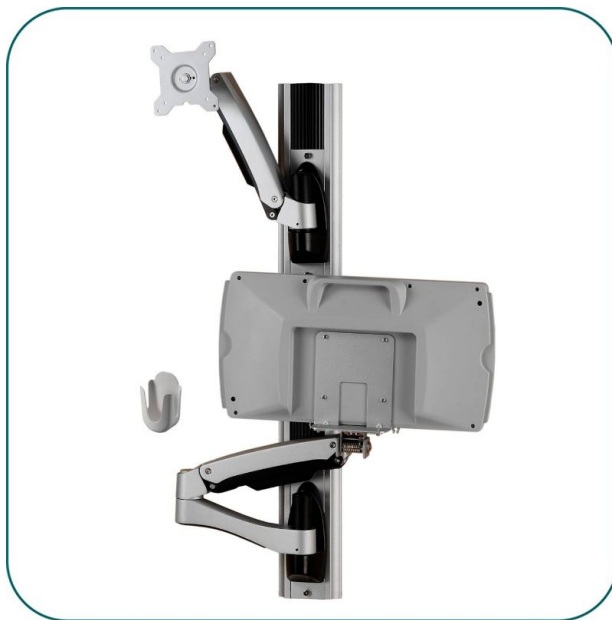

Workstation Column Combo System W8812-Single arm

Aavara W8812 is a Workstation Column Combo System with single Display and Keyboard featuring free style height adjustment for Ergonomics. Larger angle of height adjustment makes your working space more flexible and agile.

W8812 empowers productive and ergonomic working environment at comfortable position even without desk.

Features tilt $-5^{\circ} \sim +35^{\circ}$, swivel $\pm 90^{\circ}$, rotation 360° of the display and height adjustment range up to 315 mm /12.40"
It suits any stand-alone working space lack of typical desk environment, giving the optimal solution for reforming your working scenerio.
Widely deploy in Warehouse, Hospital, Clinic, Customs, Airport, Self-Service Stand, Lottery Shops, Theater and SOHO(Small Office Home Office)...etc.

[Workstation Main Page](#)

FEATURES

- EASY STYLE HEIGHT ADJUSTMENT FOR ERGONOMICS
- Workstation Column Combo System with Single Display & Keyboard
- Designed for LED/LCD display 15-24 inch with VESA 100x100mm
- Display Height Adjust range 315 mm /12.40"
- Display Tilt Angle $-20^{\circ} \sim +90^{\circ}$ degree for ideal viewing angle
- Pivot Rotation: 360°
- Smart Cable Management System to align messy cables in order
- ExperTorque™ design for easy adjustment hinged by display weight
- Equipped with foldable Keyboard tray solution to save max. space

SPECS.

- Flat Panel Size: 15"-24"/ 38-61cm
- Display Loading Capacity: 10kg /22.1lbs (Per Display)
- Keyboard Loading Capacity: 2.5kg/ 5.5lbs
- Display Tilt Angle: $-20^{\circ} \sim +90^{\circ}$
- Display Swivel: $\pm 90^{\circ}$
- Pivot Rotation: 360°
- Keyboard Tilt: $0 \sim 90^{\circ}$
- Keyboard tray working space: 449 x 207 mm /17.68" X 8.15"
- Smart Cable Management: Yes
- VESA Mounting: 100x100 mm/ 75x75 mm
- Display Height Adjustment: 315 mm /12.40" (Per Arm)
- Arm Height Adjustment: $-30^{\circ} \sim +65^{\circ}$
- Screw Type: M4
- Material: Steel/ Aluminum Alloy/Plastic