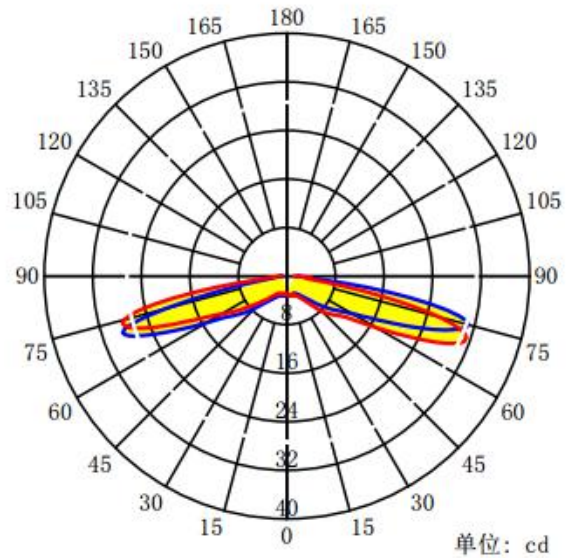

Specification

Item No	Picture	Size	Matched LED	Lighting Application
LENS-BG-01-BL-168-157568		Diameter: $\Phi 15.7\text{mm}$ Height: 5.68mm FWHM: 158.4°	3030	Backlight

Drawing

Optical test report

平均光束角(50%): 158.4°