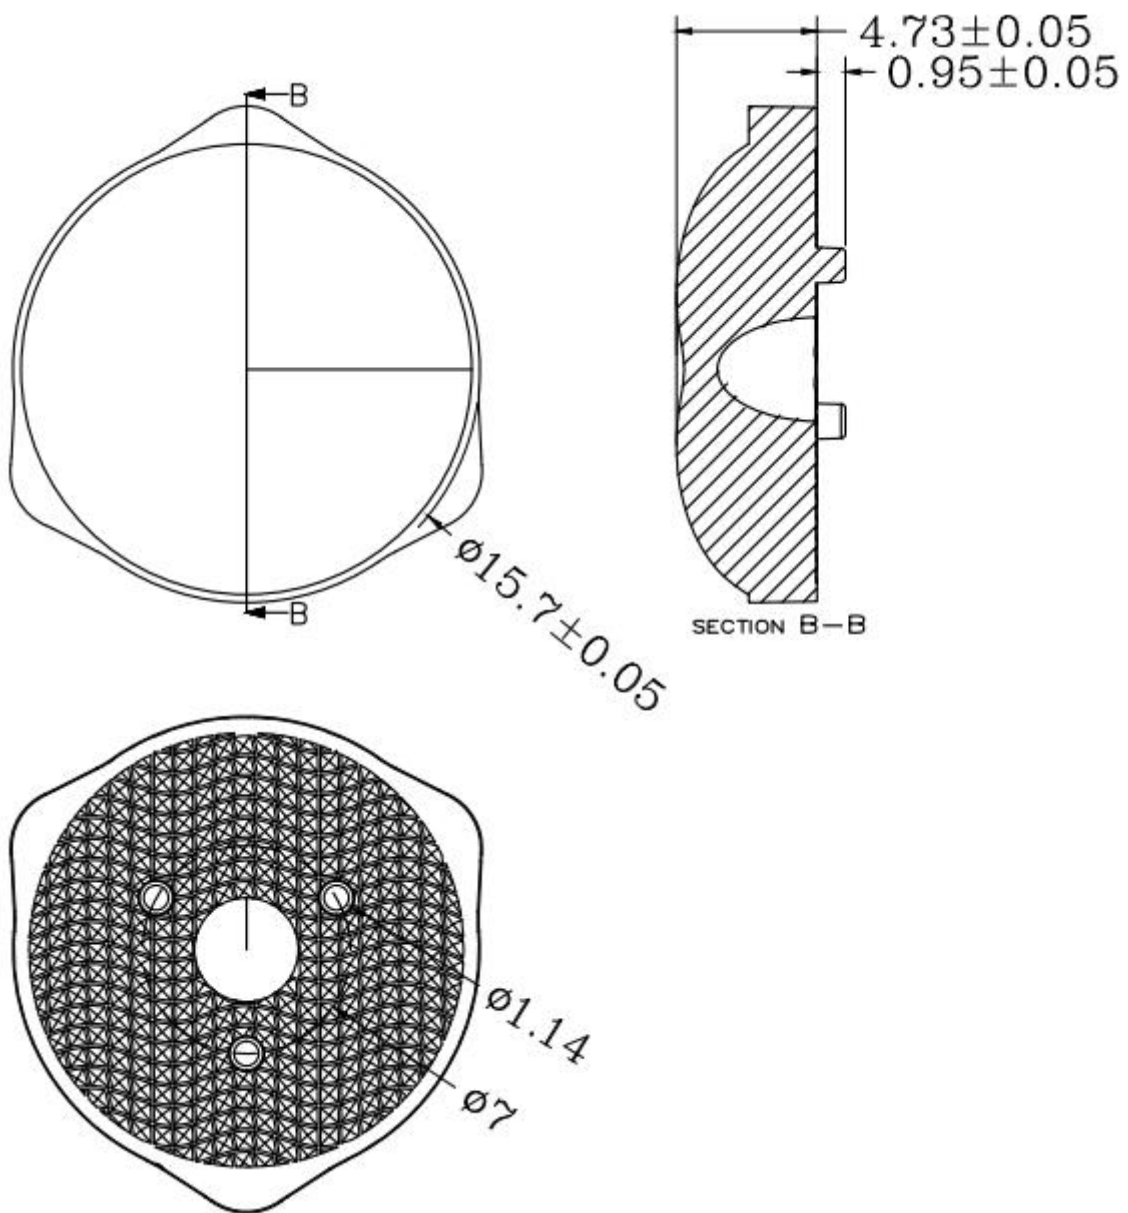

Specification

Item No	Picture	Size	Matched LED	Lighting Application
LENS-BG-01-BL-168-157568		Diameter: $\Phi 15.7\text{mm}$ Height: 5.68mm FWHM: 158.4°	3030	Backlight

Drawing

Optical test report

平均光束角(50%): 158.4°

— C0-C180 — C90-C270 G71

配光曲线

July 4, 2016