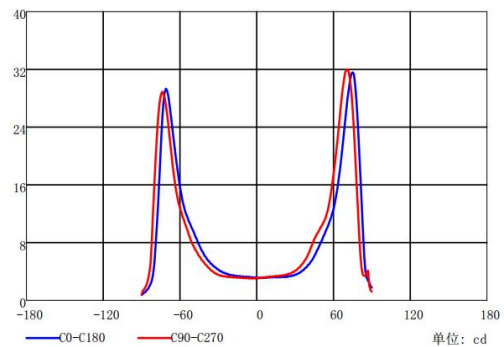

平均光束角(50%): 158.4°

— C0-C180   — C90-C270   G71

配光曲线