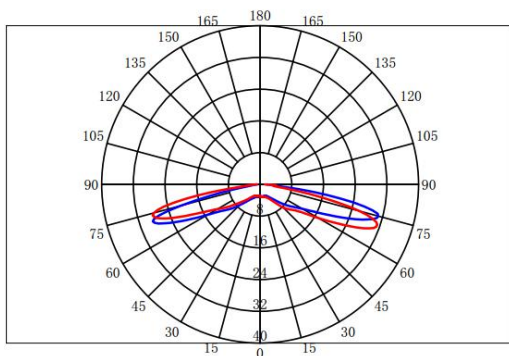

平均光束角(50%): 158.4°

— C0-C180   — C90-C270   G71

配光曲线