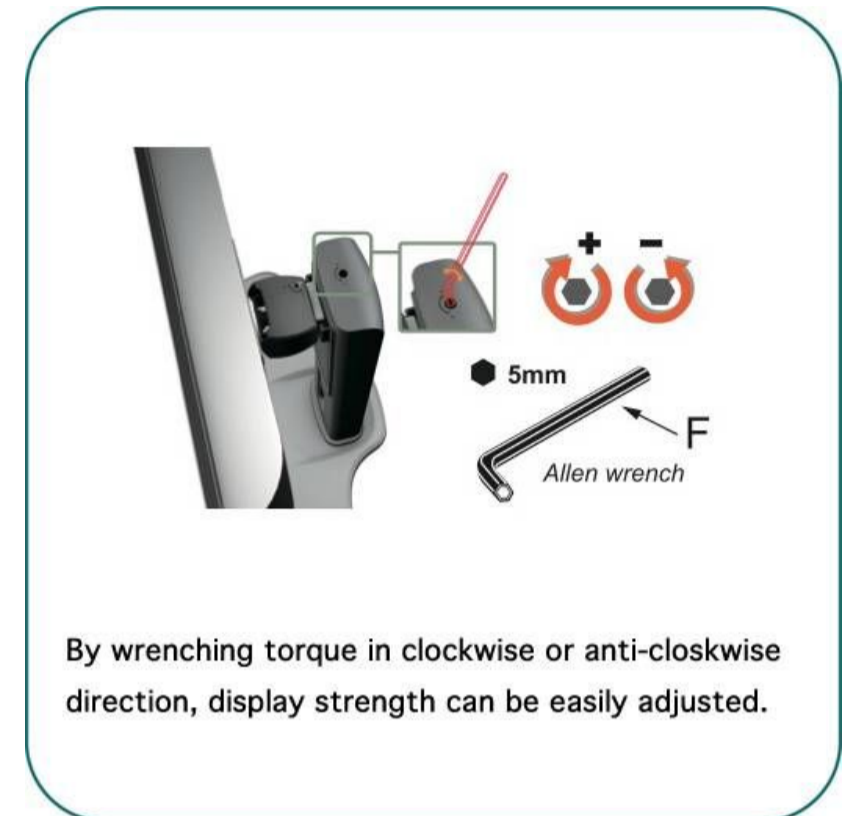

HA741

Aavara HA741 is a Single LED/LCD Monitor stand for 15~24 inch display, featuring Easy Height-Adjustment for Ergonomics.

It supports wide angle of Tilt -5° (down) $\sim +25^{\circ}$ (up), Swivel & Rotation 360° with VESA 100x100/75x75mm display and ExperTorque™ technology enables easy adjustment of the screens hinged by its weight.

Smart cable management system keeps messy cables in good order.

SPECS

- Easy Height Adjusted Single LED/ LCD Monitor Stand
- Designed for Single LED/LCD display 15-24 inch with VESA 100x100mm
- TILT -5° (down) $\sim +25^{\circ}$ (up), SWIVEL 360° for ideal viewing angle
- Smart Cable Management System to align messy cables in order
- ExperTorque™ design for easy adjustment hinged by monitor weight
- VESA COMPATIBLE 100*100mm / 75*75mm
- Height Adjustment Range 130mm / 5.12"

FEATURES

- Flat Panel Size: 15"-24" / 38-61cm
- Loading Capacity: 8kg / 17.6lbs
- Tilt Angle: -5° (down) $\sim +25^{\circ}$ (up)
- Swivel Angle: 360°
- Display Height Adjustment Range : 130mm / 5.12"
- Rotation: 360°
- Smart Cable Management: Yes
- Screw Type: M4
- ExperTorque™ : ExperTorque™ design for easy adjustment hinged by monitor weight
- VESA Mounting: 100x100mm / 75x75mm
- Material: Steel / Aluminum