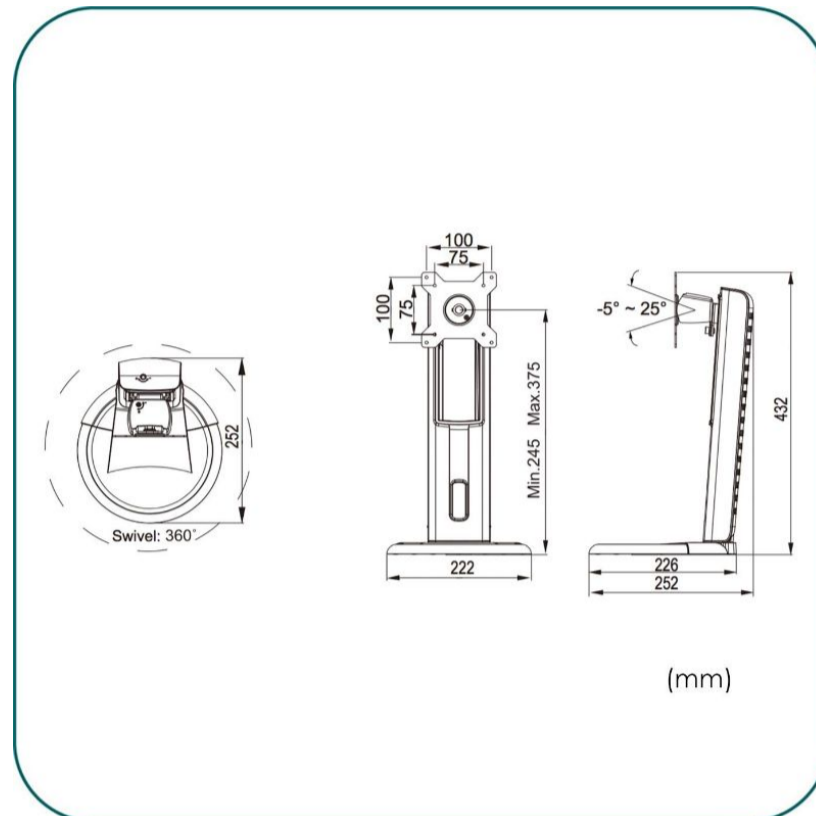

HA741

Aavara HA741 is a Single LED/LCD Monitor stand for 15~24 inch display, featuring Easy Height-Adjustment for Ergonomics.

It supports wide angle of Tilt -5° (down) $\sim +25^{\circ}$ (up), Swivel & Rotation 360° with VESA 100x100/75x75mm display and ExperTorque™ technology enables easy adjustment of the screens hinged by its weight.

Smart cable management system keeps messy cables in good order.

SPECS

- Easy Height Adjusted Single LED/ LCD Monitor Stand
- Designed for Single LED/LCD display 15-24 inch with VESA 100x100mm
- TILT -5° (down) $\sim +25^{\circ}$ (up), SWIVEL 360° for ideal viewing angle
- Smart Cable Management System to align messy cables in order
- ExperTorque™ design for easy adjustment hinged by monitor weight
- VESA COMPATIBLE 100*100mm / 75*75mm
- Height Adjustment Range 130mm / 5.12"

FEATURES

- Flat Panel Size: 15"-24" / 38-61cm
- Loading Capacity: 8kg / 17.6lbs
- Tilt Angle: -5° (down) $\sim +25^{\circ}$ (up)
- Swivel Angle: 360°
- Display Height Adjustment Range : 130mm / 5.12"
- Rotation: 360°
- Smart Cable Management: Yes
- Screw Type: M4
- ExperTorque™ : ExperTorque™ design for easy adjustment hinged by monitor weight
- VESA Mounting: 100x100mm / 75x75mm
- Material: Steel / Aluminum

Single Monitor Stand Series Full Lineup

Search:

Supported Monitor Size (17~24")	Stand Base	Clamp base	Grommet base
Easy Height Adjusted Monitor Stand	HA741		
Height Adjusted Monitor Stand with PC/CPU Holder	HS740		
Single Monitor Stand	TS011	TC011	TI011
Easy Height Adjusted Monitor Stand- Heavy Duty Load	HA741L		
Height Adjusted Monitor Stand with PC/CPU Holder - Heavy Duty Load	HS740L		
Single Monitor Stand (24~32")	TS021	TC021	TI021
BASE Accessory	TC002(for 24~32")	TC001	TI001