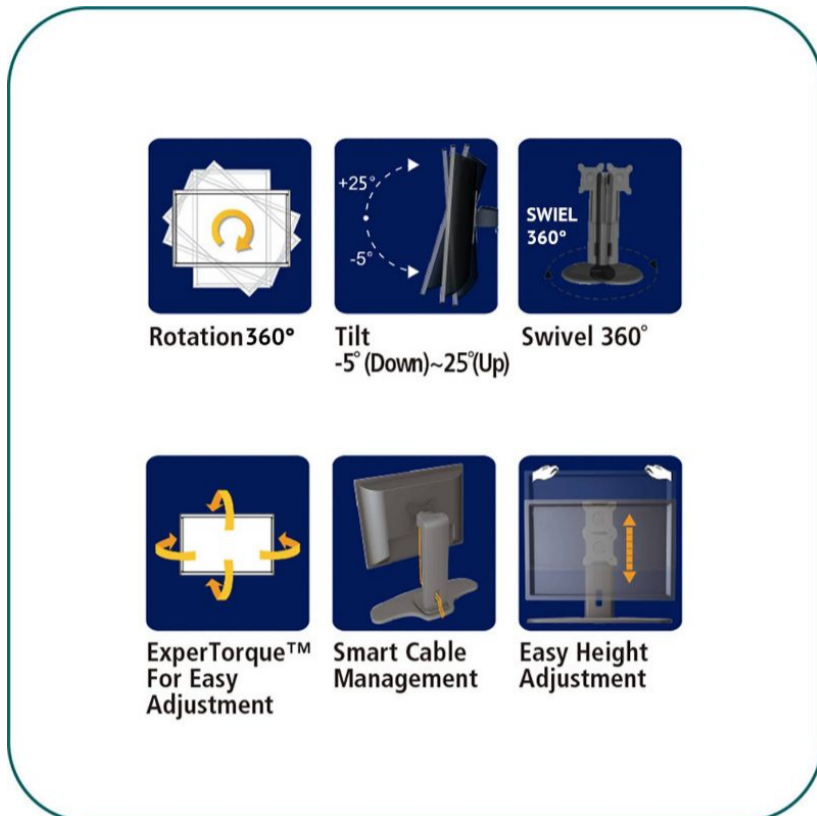

HA741

Aavara HA741 is a Single LED/LCD Monitor stand for 15~24 inch display, featuring Easy Height-Adjustment for Ergonomics.

It supports wide angle of Tilt -5° (down) $\sim +25^{\circ}$ (up), Swivel & Rotation 360° with VESA 100x100/75x75mm display and ExperTorque™ technology enables easy adjustment of the screens hinged by its weight.

Smart cable management system keeps messy cables in good order.

SPECS

- Easy Height Adjusted Single LED/ LCD Monitor Stand
- Designed for Single LED/LCD display 15-24 inch with VESA 100x100mm
- TILT -5° (down) $\sim +25^{\circ}$ (up), SWIVEL 360° for ideal viewing angle
- Smart Cable Management System to align messy cables in order
- ExperTorque™ design for easy adjustment hinged by monitor weight
- VESA COMPATIBLE 100*100mm / 75*75mm
- Height Adjustment Range 130mm / 5.12"

FEATURES

- Flat Panel Size: 15"-24" / 38-61cm
- Loading Capacity: 8kg / 17.6lbs
- Tilt Angle: -5° (down) $\sim +25^{\circ}$ (up)
- Swivel Angle: 360°
- Display Height Adjustment Range : 130mm / 5.12"
- Rotation: 360°
- Smart Cable Management: Yes
- Screw Type: M4
- ExperTorque™ : ExperTorque™ design for easy adjustment hinged by monitor weight
- VESA Mounting: 100x100mm / 75x75mm
- Material: Steel / Aluminum

Single Monitor Stand Series Full Lineup

Search:

Supported Monitor Size (17~24")	Stand Base	Clamp base	Grommet base
Easy Height Adjusted Monitor Stand	HA741		
Height Adjusted Monitor Stand with PC/CPU Holder	HS740		
Single Monitor Stand	TS011	TC011	TI011
Easy Height Adjusted Monitor Stand- Heavy Duty Load	HA741L		
Height Adjusted Monitor Stand with PC/CPU Holder - Heavy Duty Load	HS740L		
Single Monitor Stand (24~32")	TS021	TC021	TI021
BASE Accessory	TC002(for 24~32")	TC001	TI001