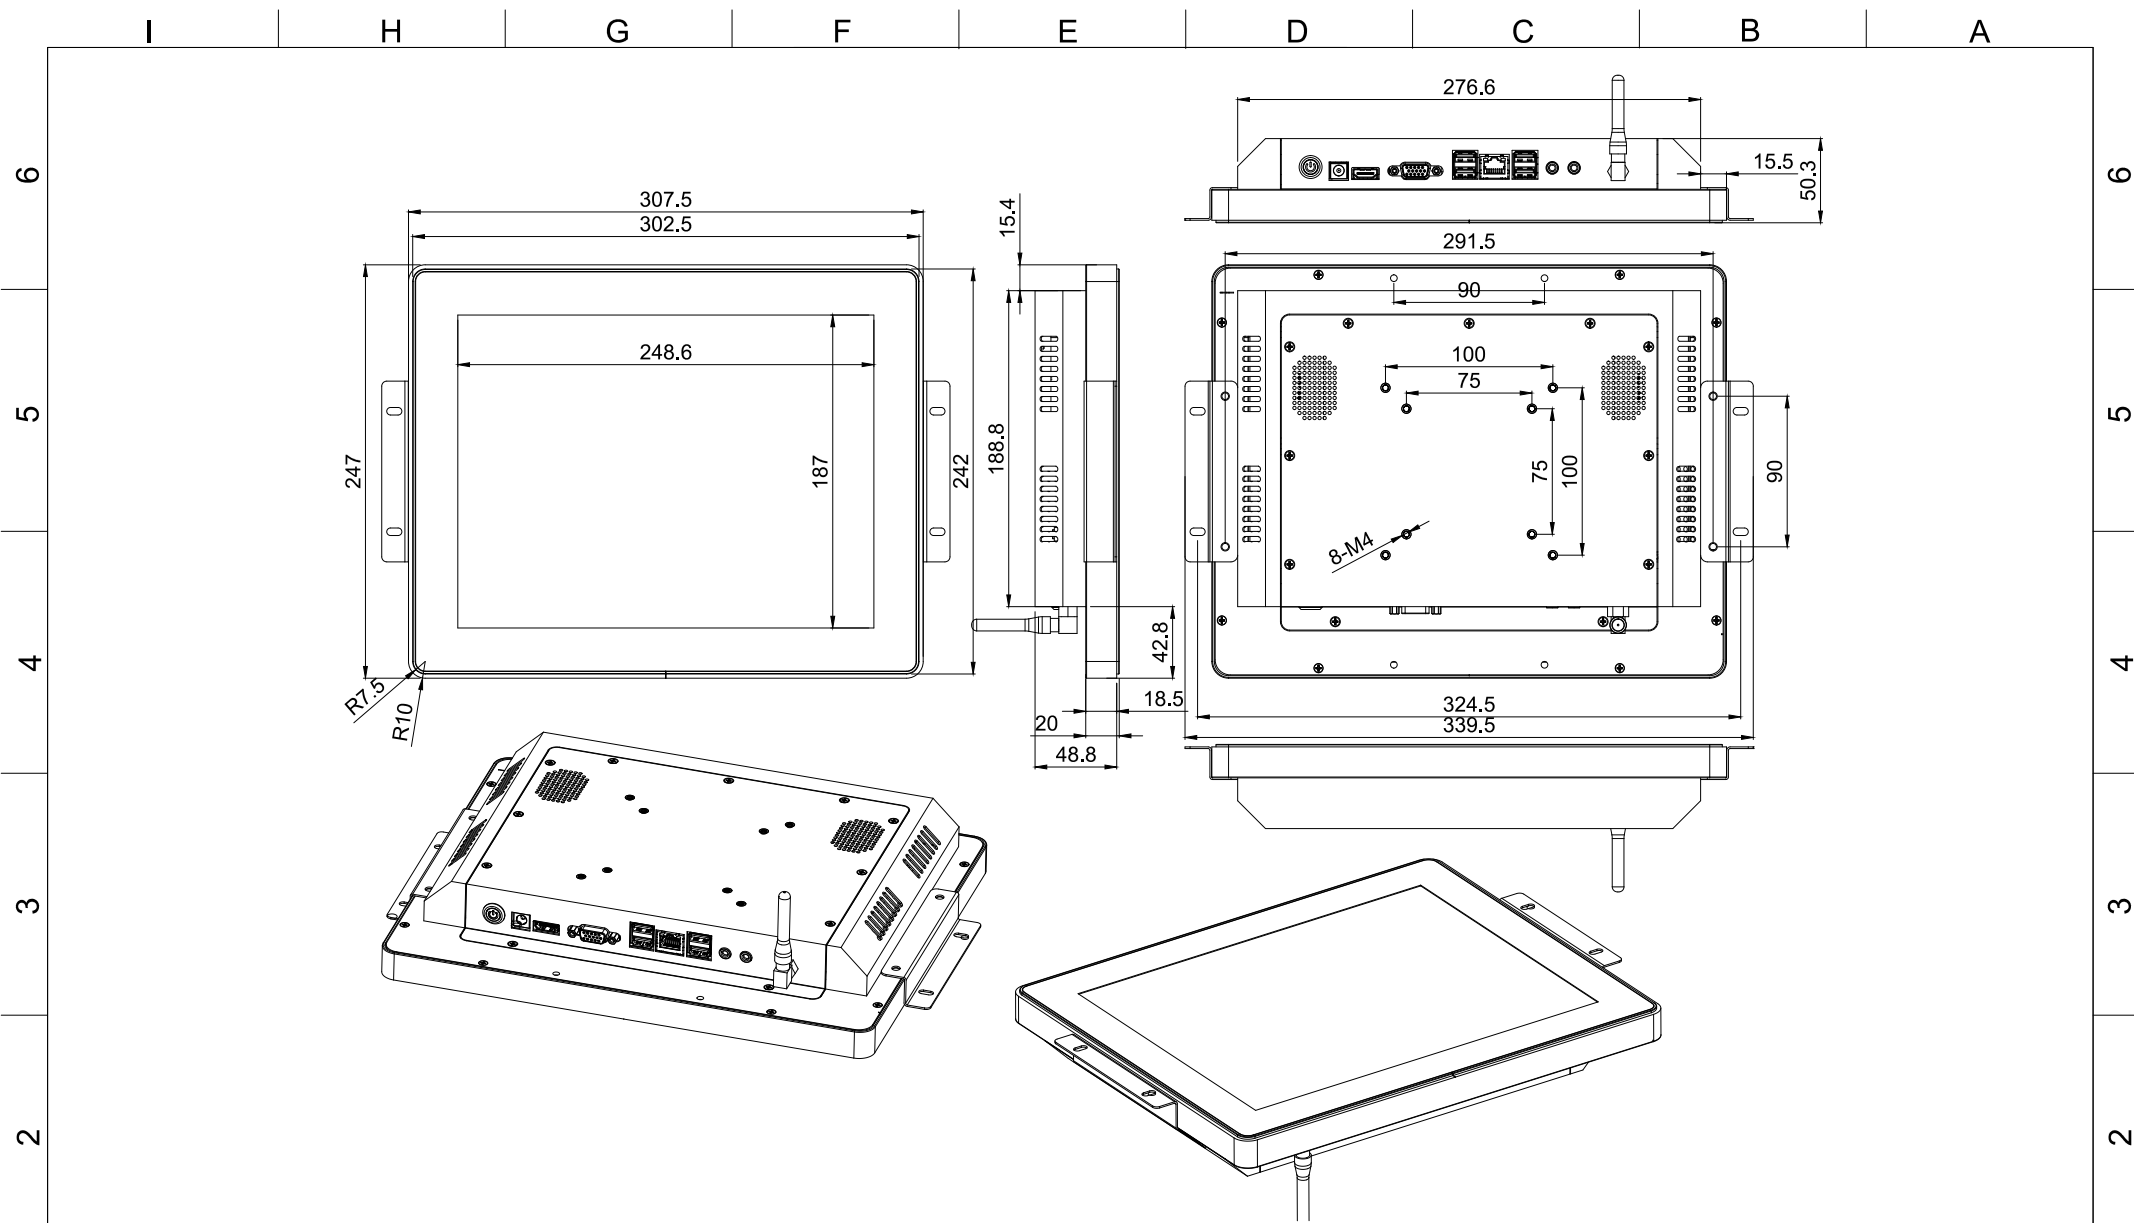

TC-1262 12.1inch PCAP All-in-One Touch Computer Specification

Product Model	TC-1262	
Product Description	12.1" PCAP All-in-One Touch Computer	
DISPLAY	Display	12.1 " 4:3 Active Matrix TFT LCD
	Useful Screen Area	248.6mm x 187mm
	Optimal Resolution	1024 x 768
	Number of colors	16.7 million
	Brightness	300 cd/m2
	Contrast Ratio	700:1 (Typical)
	Response Time	5ms (Typically)
	Viewing Angle	Horizontal: ±80°or 160°total Vertical: ±80°or 160°total
	CPU	Celeron J1900 1.99GHz(Intel i3,i5,i7 options)
	RAM	4G
	Harddisk	128 SSD or 500G STAT
	USB and COM Port	2 x USB 3.0, 2 x USB 2.0,2 x COM(RS232) port
	Ethernet Port	1 x LAN RJ45(Gigabit)
	Additional Video Out	1 x HDMI and 1 x VGA out
TOUCH	Wireless	Wi-Fi 802.11 a/b/g/n/ac
	Bluetooth	Bluetooth 4.0
	Audio and Microphone	1 x 3.5mm line out, and 1 x microphone out
	Speaker	2x 12W internal speakers
	Touch Technology	Project capacitive touch technology
	Response Time	3ms
	Touch Resolution	32767 x 32767
Sealability	3mm Anti-vandal tempered glass meet UL60950 IK07	
	Touchscreen sealed to Aluminum alloy-bezel IP65	
	Touchscreen sealed to LCD	
MTBF	50,000 hours demonstrated	
Mounting Options	VESA Mount,four-side bracket and stand option	
Power Supply	100-240VAC, 50-60Hz	
Temperature Range	Operating: 0°C to 50°C; Storage: -20°C to 60°C	
Humidity Range (no condensing)	Operating: 20%-80%; Storage: 10%-90%	
Product Dimension	307.5mm x 247mm x 48.8mm	
Warranty	1 year	
Agency Approvals	FCC, CE, RoHS	

						Leading Touch DO NOT SCALE DRAWING UNLESS OTHERWISE SPECIFIED ALL DIMENSIONS ARE IN MILLIMETERS TOLERANCES ARE: LINEAR TOL: .X=±1.0 .XX=±0.5 ANGULAR TOL: ±1°	MODEL TC-1262-J1900	PROJECTION
							DESCRIPTION 12.1 "P-CAP Multi-touch Touch PC	SIZE: A4 SCALE 1:1 WEIGHT: Kg
							ASPECT RATIO 4:3	COLOR: WHITE
A	FIRST ISSUE	18-05-28	Kevin	Bing	CLOUD			
REV.	DESCRIPTION	DATE	DRAW	CHECK	APPROVE	DRAWING NO.:	SHEET 1 OF 1	REV. A