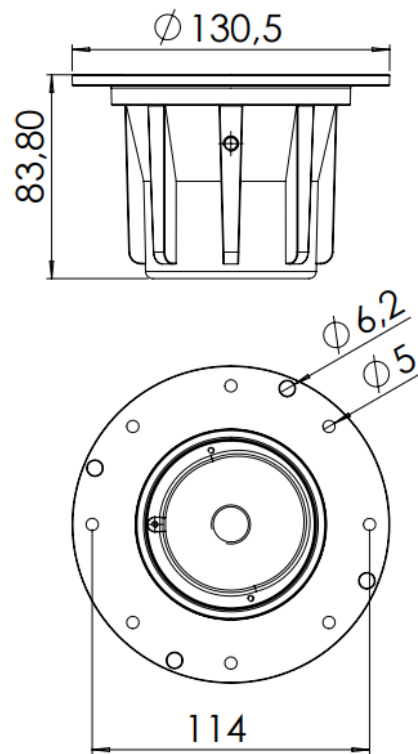

FEATURES

- Made of aluminum
- 3D model available

DIMENSIONS

Ordering code

NMEDIUM-CASE – nmedium case made of aluminum

Contact: +48 58 781 33 99 sales@niviss.com www.niviss.com
 NIVISS reserves the right to make technical changes without prior notice.