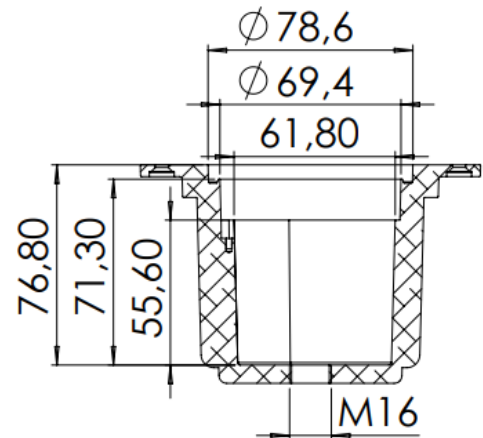

FEATURES

- Made of aluminum
- 3D model available

DIMENSIONS

Ordering code

NMEDIUM-CASE – nmedium case made of aluminum

Contact: +48 58 781 33 99 sales@niviss.com www.niviss.com
 NIVISS reserves the right to make technical changes without prior notice.