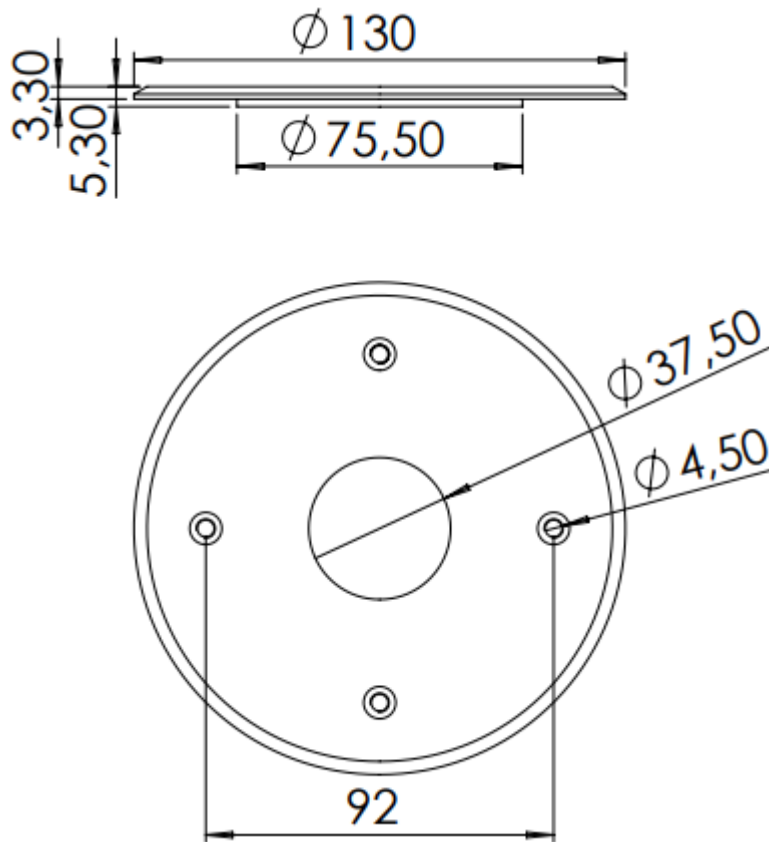

FEATURES

- Made of 316L
- 3D model available

- Compatible with STANDARD-CASE-6063, STANDARD-CASE-316L

DIMENSIONS
STANDARD ROUND TOPPLATE-316L

STANDARD SQUARE TOPPLATE-316L

STANDARD POOL TOPPLATE-316L

Ordering code

- STANDARD ROUND TOPPLATE-316L- standard round topplate made of 316L
- STANDARD SQUARE TOPPLATE-316L – standard square topplate made of 316L
- STANDARD POOL TOPPLATE-316L – standard pool topplate made of 316L