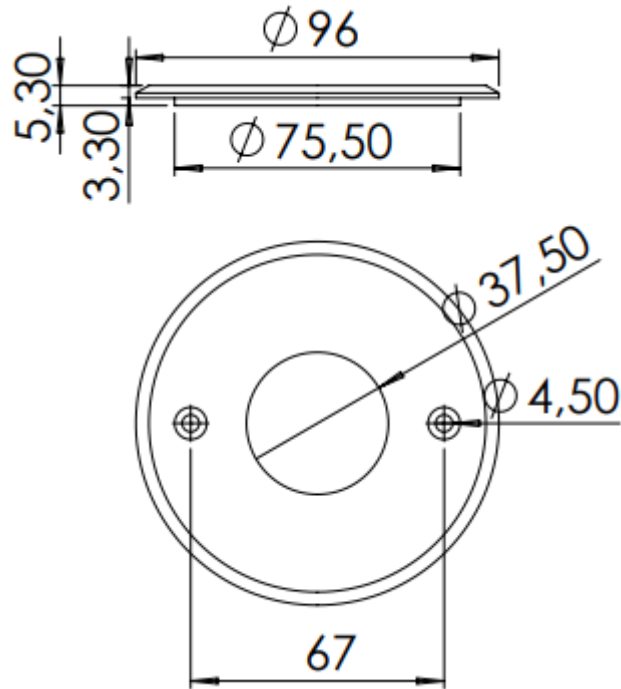

FEATURES

- Made of 316L
- 3D model available

- Compatible with STANDARD-CASE-6063, STANDARD-CASE-316L

DIMENSIONS
STANDARD ROUND TOPPLATE-316L

STANDARD SQUARE TOPPLATE-316L

STANDARD POOL TOPPLATE-316L

Ordering code

- STANDARD ROUND TOPPLATE-316L- standard round topplate made of 316L
- STANDARD SQUARE TOPPLATE-316L – standard square topplate made of 316L
- STANDARD POOL TOPPLATE-316L – standard pool topplate made of 316L