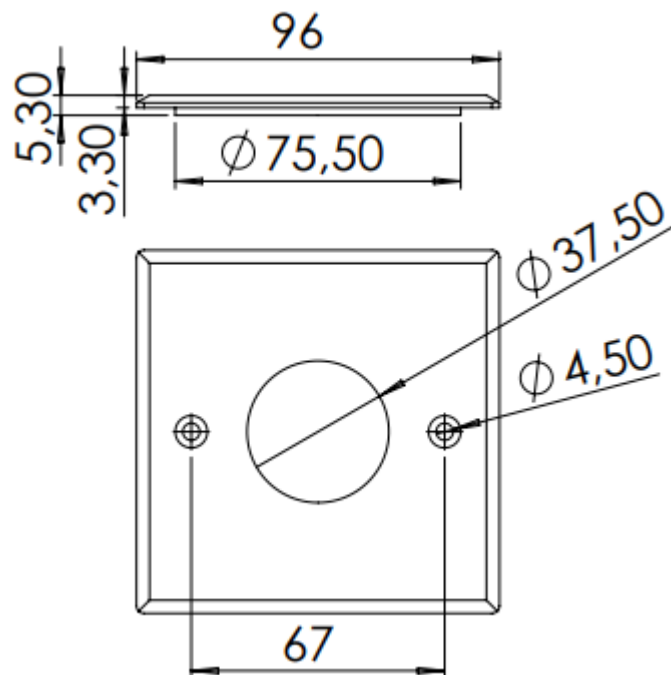

FEATURES

- Made of 316L
- 3D model available

- Compatible with STANDARD-CASE-6063, STANDARD-CASE-316L

DIMENSIONS
STANDARD ROUND TOPPLATE-316L

STANDARD SQUARE TOPPLATE-316L

STANDARD POOL TOPPLATE-316L

Ordering code

- STANDARD ROUND TOPPLATE-316L- standard round topplate made of 316L
- STANDARD SQUARE TOPPLATE-316L – standard square topplate made of 316L
- STANDARD POOL TOPPLATE-316L – standard pool topplate made of 316L