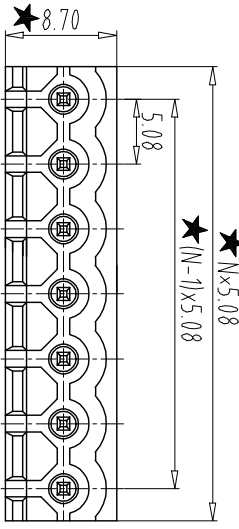

REV	E.C.N. NO.	2	CONTENT	CHK	DATE

1. NOTES:
1. Rating: <UL> 300V/16A
     <IEC> 320V/20A
  2. Poles:02-24P
  3. Insulation Withstands Voltage: AC2000V/1 Min
  4. Contact resistance: 20mΩ
  5. Insulation Resistance: 500MΩ at DC500V
  6. Using Temperature Range: -40°C/+115°C
  7. Max soldering : +250° for SS
  8. RoHS Compliance.
  9. With" ★ "is important dimension

How to order
ULO-TB27 - 2V/5.08 - □ □ P - Y 0 0 0 A

Certificate Factory poles color: Customer requirements
Series NO. Code
1:Grey
2:Blue (standard)
3:Black
4:Green
5:Orange
6:Red
7:transparent
8:Yellow
9:White