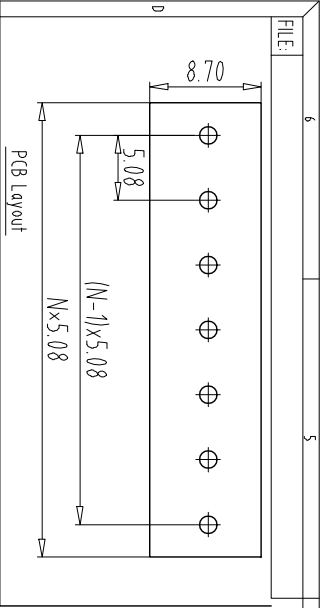

REV	E.C.N. NO.	2	CONTENT	CHK	DATE

1. NOTES:
1. Rating: <UL> 300V/16A
     <IEC> 320V/20A
  2. Poles:02-24P
  3. Insulation Withstands Voltage: AC2000V/1 Min
  4. Contact resistance: 20mΩ
  5. Insulation Resistance: 500MΩ at DC500V
  6. Using Temperature Range: -40°C/+115°C
  7. Max soldering : +250° for SS
  8. RoHS Compliance.
  9. With" ★ "is important dimension

How to order
ULO-TB27 - 2V/5.08 - □ □ P - Y 0 0 0 A

Certificate Factory poles color: Customer requirements
Series NO. Code
1:Grey
2:Blue (standard)
3:Black
4:Green
5:Orange
6:Red
7:transparent
8:Yellow
9:White