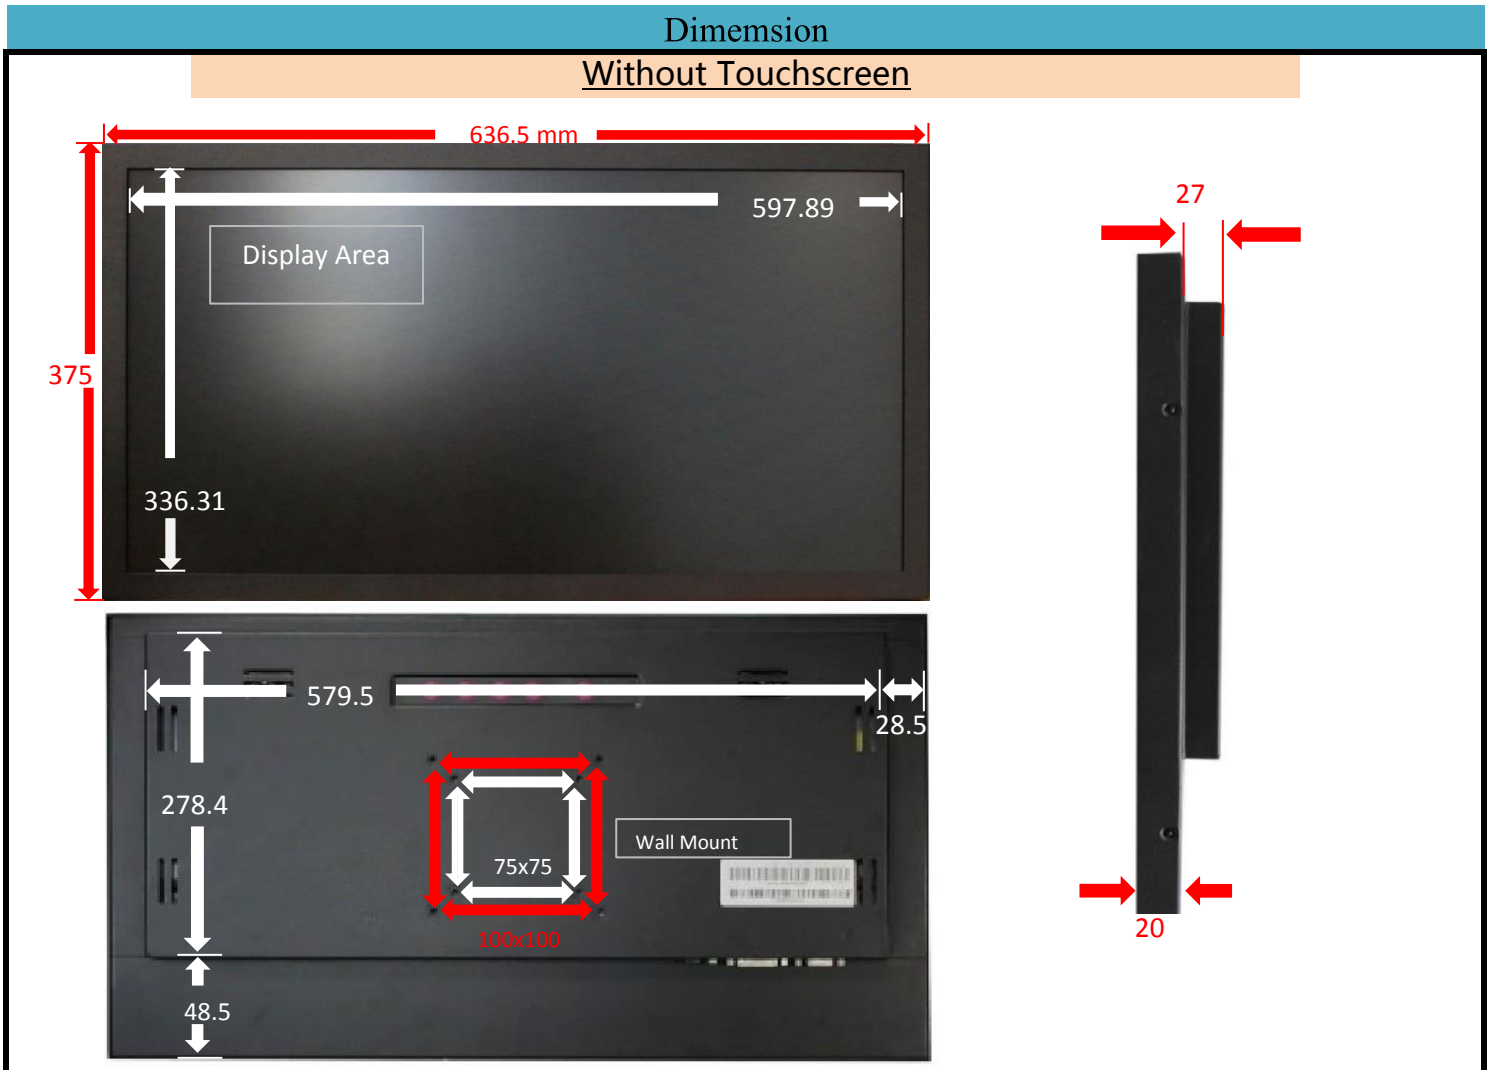

Display Characteristics

Model No.	NTM270	Resolution	1920x1080 (FHD)
Screen Diagonal	27.0 inch	Brightness	Optional
Active Area	597.6x336.15 mm	Contrast Ratio	3000:1
Pixel Pitch	311.25x311.25 um	Viewing Angle (L/R)	178° (CR=10)
Support Color	16.7M Color	Viewing Angle (U/D)	178° (CR=10)
Display Ratio	16:9	Response Time	12 msec
Backlight Unit	LED	Surface Treatment	Anti-glare, Hardness 3H
Operating Temp.	0-50°C	Touch Screen	Optional

General Specification

Speaker	2Wx2	Power supply	External Adapter 12V/5A
Net Weight			

Display Input options.

Connectors	Model No.
(Standard) VGA+DVI	NTM270XXXXXXG
VGA+DVI+HDMI	NTM270XXXXXX7
VGA+HDMI+DP	NTM270XXXXXX3

Accessories

VGA (D-sub 15pin) 1.2M x1
Audio cable (earphone jack 3.5mm) 1.2M x1
5A/12V AC-DC adapter x1
Power cord x1 **(depends on Area)
USB cable 1.5M x1 ** (only for touch monitor)
USB signal repeater x1 ** (only for touch monitor)

Coding Rule

Touchscreen Specification

Type	I.R		
Allowed touch points	6 points	Touch Accuracy	<2mm, no drift
Tempered Glass Treatm	Hardness 7H, AG	Sensed Size	≥5 mm
Report Resolution	32768x32768	Interface	USB